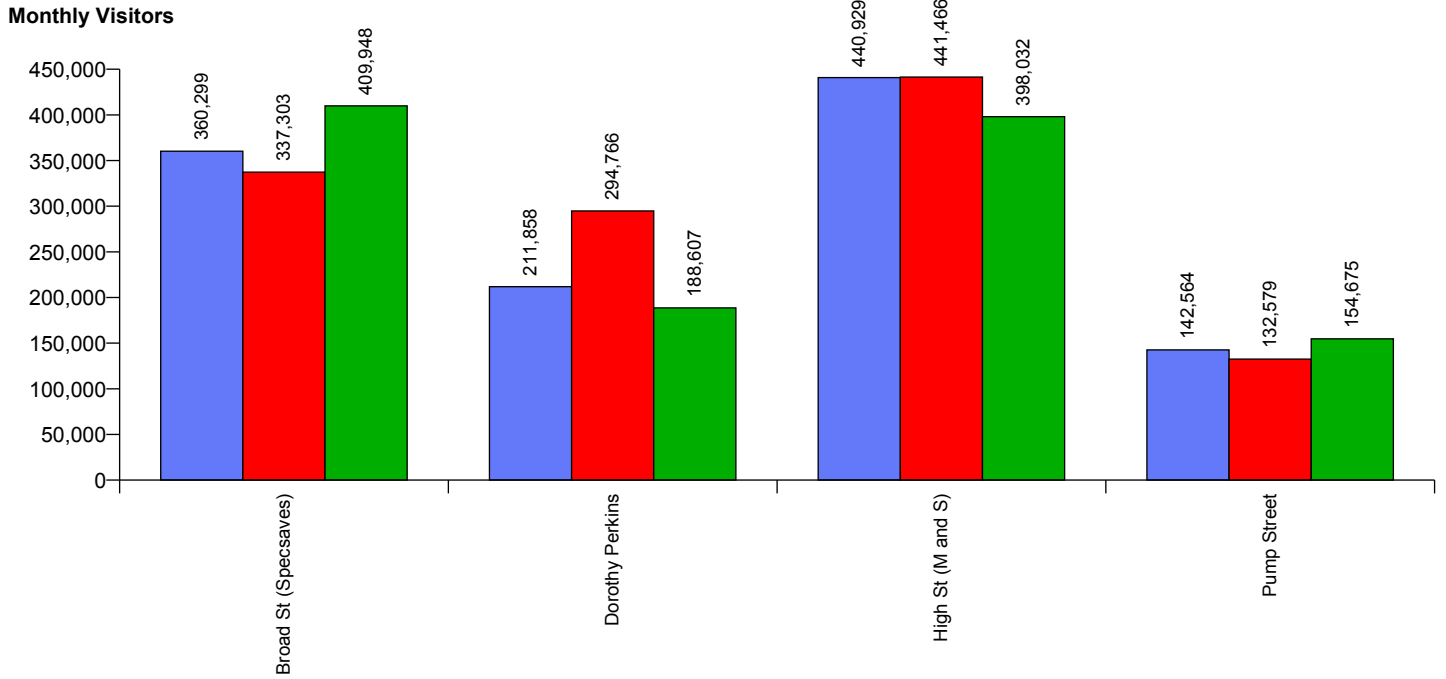

Average Daily Distribution

Average Visitors

	Sun	Mon	Tue	Wed	Thu	Fri	Sat
This Month '18	33,484	35,944	33,280	33,953	35,188	45,087	71,978
This Month '17	30,884	37,345	34,675	34,677	33,312	44,339	72,584
Last Month '18	35,482	32,746	37,722	37,056	37,203	45,585	75,736
Y-O-Y % Change	8.4%	-3.8%	-4.0%	-2.1%	5.6%	1.7%	-0.8%

Average Hourly Distribution

Average Visitors

Zone Comparison

No Zone Comparison Available

Internal Flow Comparison

No Flow Comparison Available

Month Commencing	28-Jan-2018
------------------	-------------

No of Wks This Mth	4
No of Wks Last Mth	4

Month	February 2018
-------	---------------

External Location Comparison

FootFall by Entrance

Month Commencing	28-Jan-2018
------------------	-------------

Month	February 2018
-------	---------------

Weather