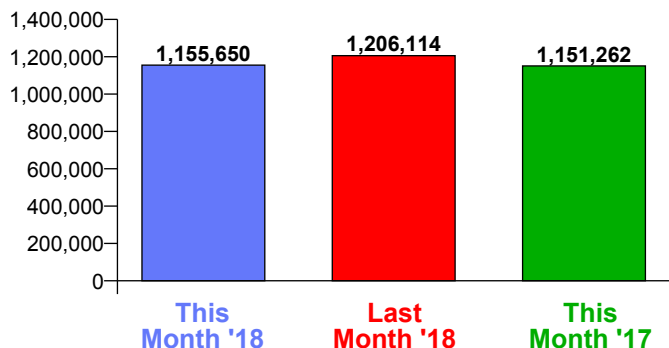

Month Commencing **28-Jan-2018**

No of Wks This Mth	4
No of Wks Last Mth	4

Month **February 2018**

Monthly Visitors

Monthly Visitors

Annual Performance

Monthly Visitors

National Benchmark		Monthly		Yearly	
M-O-M	Y-O-Y	Centre Change	Centre Change	Centre Change	Centre Change
5.8 %	↑	-1.7 %	↓	-4.2 %	↓
				0.4 %	↑

Average Daily Distribution

Average Visitors

	Sun	Mon	Tue	Wed	Thu	Fri	Sat
This Month '18	33,484	35,944	33,280	33,953	35,188	45,087	71,978
This Month '17	30,884	37,345	34,675	34,677	33,312	44,339	72,584
Last Month '18	35,482	32,746	37,722	37,056	37,203	45,585	75,736
Y-O-Y % Change	8.4%	-3.8%	-4.0%	-2.1%	5.6%	1.7%	-0.8%