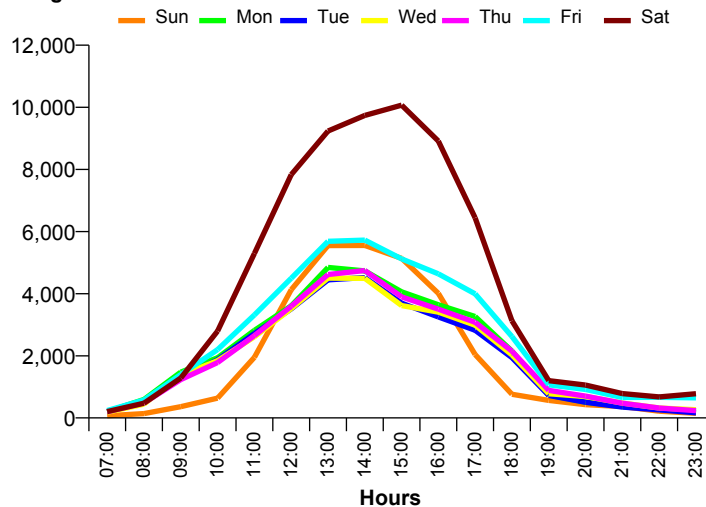

Month Commencing **28-Jan-2018**

No of Wks This Mth	4
No of Wks Last Mth	4

Month **February 2018**

Monthly Visitors

Monthly Visitors

Annual Performance

Monthly Visitors

National Benchmark		Monthly		Yearly	
M-O-M	Y-O-Y	Centre Change	Centre Change	Centre Change	Centre Change
5.8 %	↑	-1.7 %	↓	-4.2 %	↓
				0.4 %	↑

Average Daily Distribution

Average Visitors

	Sun	Mon	Tue	Wed	Thu	Fri	Sat
This Month '18	33,484	35,944	33,280	33,953	35,188	45,087	71,978
This Month '17	30,884	37,345	34,675	34,677	33,312	44,339	72,584
Last Month '18	35,482	32,746	37,722	37,056	37,203	45,585	75,736
Y-O-Y % Change	8.4%	-3.8%	-4.0%	-2.1%	5.6%	1.7%	-0.8%

Average Hourly Distribution

Average Visitors

Zone Comparison

No Zone Comparison Available

Internal Flow Comparison

No Flow Comparison Available

Month Commencing	28-Jan-2018
------------------	-------------

No of Wks This Mth	4
No of Wks Last Mth	4