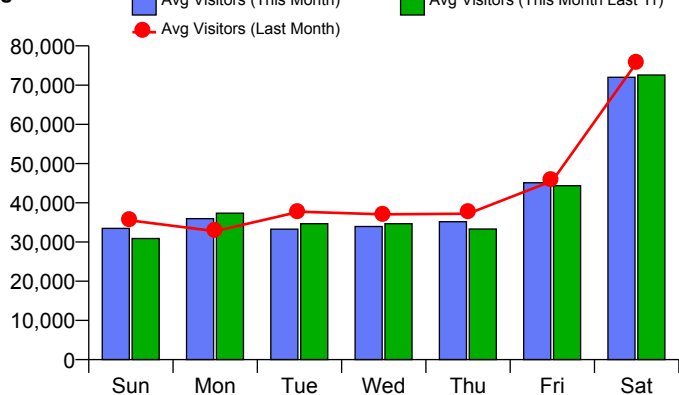

Month Commencing **28-Jan-2018**

No of Wks This Mth	4
No of Wks Last Mth	4

Month **February 2018**

Monthly Visitors

Monthly Visitors

Annual Performance

Monthly Visitors

National Benchmark		Monthly		Yearly	
M-O-M	Y-O-Y	Centre Change	Centre Change	Centre Change	Centre Change
5.8 %	↑	-1.7 %	↓	-4.2 %	↓
				0.4 %	↑

Average Daily Distribution

Average Visitors

	Sun	Mon	Tue	Wed	Thu	Fri	Sat
This Month '18	33,484	35,944	33,280	33,953	35,188	45,087	71,978
This Month '17	30,884	37,345	34,675	34,677	33,312	44,339	72,584
Last Month '18	35,482	32,746	37,722	37,056	37,203	45,585	75,736
Y-O-Y % Change	8.4%	-3.8%	-4.0%	-2.1%	5.6%	1.7%	-0.8%

Average Hourly Distribution

Average Visitors

Zone Comparison

No Zone Comparison Available

Internal Flow Comparison

No Flow Comparison Available

Month Commencing	28-Jan-2018
------------------	-------------

No of Wks This Mth	4
No of Wks Last Mth	4