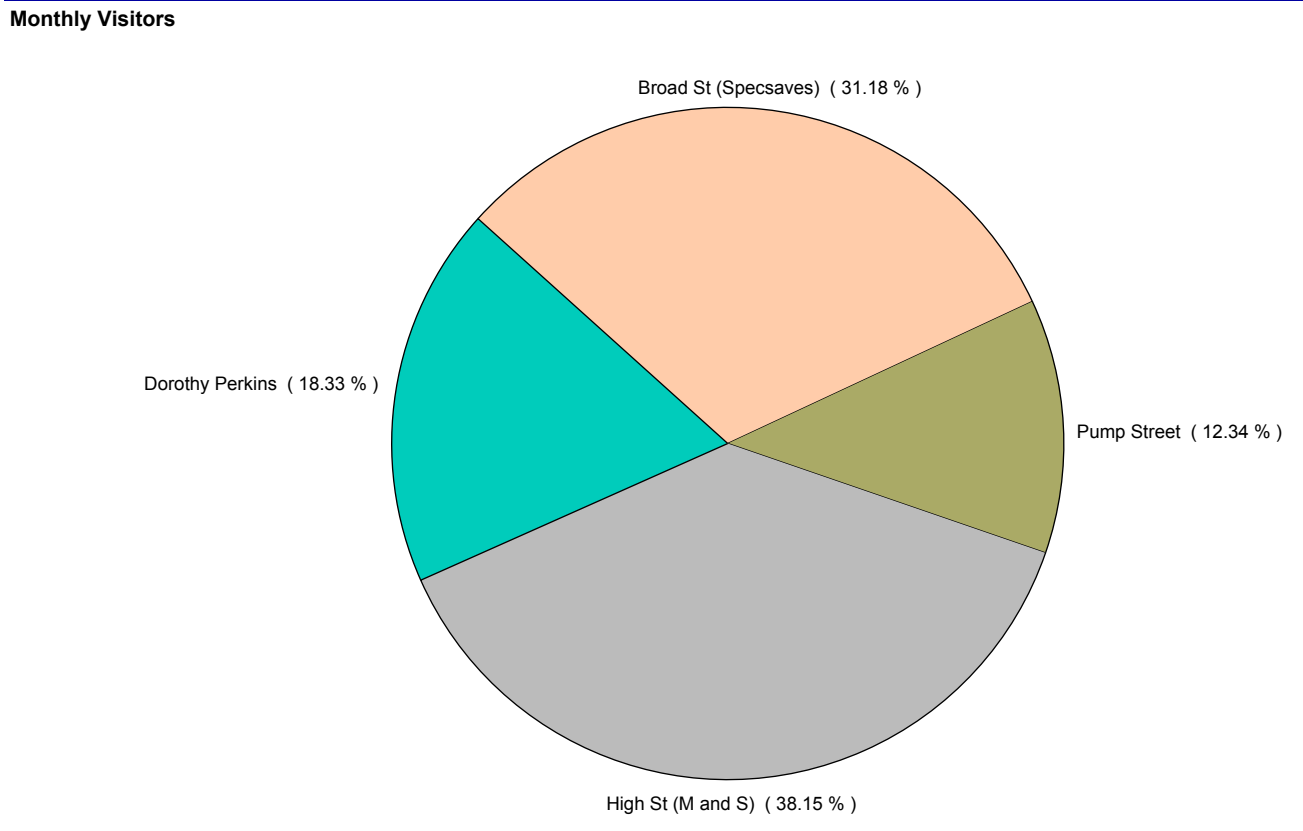

Average Daily Distribution

Average Visitors

	Sun	Mon	Tue	Wed	Thu	Fri	Sat
This Month '18	33,484	35,944	33,280	33,953	35,188	45,087	71,978
This Month '17	30,884	37,345	34,675	34,677	33,312	44,339	72,584
Last Month '18	35,482	32,746	37,722	37,056	37,203	45,585	75,736
Y-O-Y % Change	8.4%	-3.8%	-4.0%	-2.1%	5.6%	1.7%	-0.8%

Average Hourly Distribution

Average Visitors

Zone Comparison

No Zone Comparison Available

Internal Flow Comparison

No Flow Comparison Available

Month Commencing	28-Jan-2018
------------------	-------------

No of Wks This Mth	4
No of Wks Last Mth	4

Month	February 2018
-------	---------------

External Location Comparison

FootFall by Entrance

Month Commencing	28-Jan-2018
------------------	-------------

Month	February 2018
-------	---------------

Weather