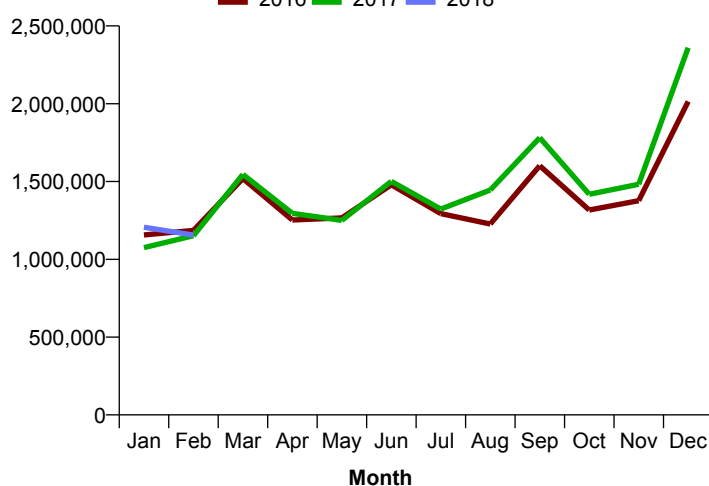

Month Commencing **28-Jan-2018**

No of Wks This Mth	4
No of Wks Last Mth	4

Month **February 2018**

Monthly Visitors

Monthly Visitors

Annual Performance

Monthly Visitors

National Benchmark		Monthly		Yearly	
M-O-M	Y-O-Y	Centre Change	Centre Change	Centre Change	Centre Change
5.8 %	↑	-1.7 %	↓	-4.2 %	↓
				0.4 %	↑

Average Daily Distribution

Average Visitors

	Sun	Mon	Tue	Wed	Thu	Fri	Sat
This Month '18	33,484	35,944	33,280	33,953	35,188	45,087	71,978
This Month '17	30,884	37,345	34,675	34,677	33,312	44,339	72,584
Last Month '18	35,482	32,746	37,722	37,056	37,203	45,585	75,736
Y-O-Y % Change	8.4%	-3.8%	-4.0%	-2.1%	5.6%	1.7%	-0.8%

Average Hourly Distribution

Average Visitors

Zone Comparison

No Zone Comparison Available

Internal Flow Comparison

No Flow Comparison Available

Month Commencing	28-Jan-2018
------------------	-------------

No of Wks This Mth	4
No of Wks Last Mth	4