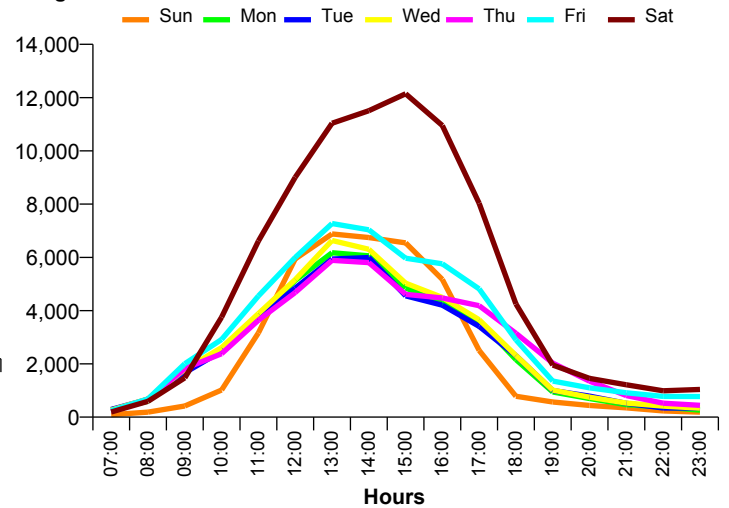

Average Daily Distribution

Average Visitors

	Sun	Mon	Tue	Wed	Thu	Fri	Sat
This Month '17	43,077	44,438	43,834	46,562	47,546	56,350	88,693
This Month '16	37,278	36,048	35,294	38,773	49,156	60,116	87,607
Last Month '17	38,392	44,603	42,235	45,150	43,675	53,261	87,166
Y-O-Y % Change	15.6%	23.3%	24.2%	20.1%	-3.3%	-6.3%	1.2%

Average Hourly Distribution

Average Visitors

Zone Comparison

No Zone Comparison Available

Internal Flow Comparison

No Flow Comparison Available

Worcester City Centre FootFall Monthly Summary

Month Commencing **29-Oct-2017**