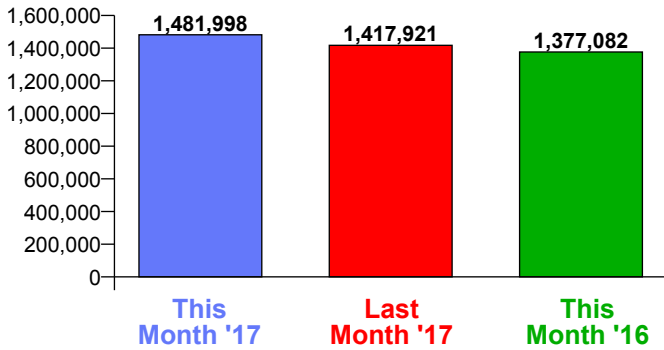

Month Commencing 29-Oct-2017

No of Wks This Mth	4
No of Wks Last Mth	4

Month November 2017

Monthly Visitors

Monthly Visitors

Annual Performance

Monthly Visitors

National Benchmark		Monthly		Yearly	
M-O-M	Y-O-Y	Centre Change	Centre Change	Centre Change	Centre Change
5.5 % ↑	-2.3 % ↓	4.5 % ↑		7.6 % ↑	

Average Daily Distribution

Average Visitors

	Sun	Mon	Tue	Wed	Thu	Fri	Sat
This Month '17	43,077	44,438	43,834	46,562	47,546	56,350	88,693
This Month '16	37,278	36,048	35,294	38,773	49,156	60,116	87,607
Last Month '17	38,392	44,603	42,235	45,150	43,675	53,261	87,166
Y-O-Y % Change	15.6%	23.3%	24.2%	20.1%	-3.3%	-6.3%	1.2%