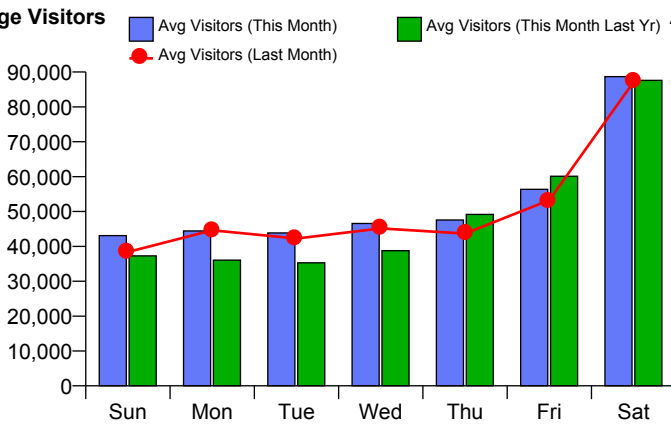

Month Commencing 29-Oct-2017

No of Wks This Mth	4
No of Wks Last Mth	4

Month November 2017

Monthly Visitors

Monthly Visitors

Annual Performance

Monthly Visitors

National Benchmark		Monthly		Yearly	
M-O-M	Y-O-Y	Centre Change	Centre Change	Centre Change	Centre Change
5.5 % ↑	-2.3 % ↓	4.5 % ↑		7.6 % ↑	

Average Daily Distribution

Average Visitors

	Sun	Mon	Tue	Wed	Thu	Fri	Sat
This Month '17	43,077	44,438	43,834	46,562	47,546	56,350	88,693
This Month '16	37,278	36,048	35,294	38,773	49,156	60,116	87,607
Last Month '17	38,392	44,603	42,235	45,150	43,675	53,261	87,166
Y-O-Y % Change	15.6%	23.3%	24.2%	20.1%	-3.3%	-6.3%	1.2%

Average Hourly Distribution

Average Visitors

Zone Comparison

No Zone Comparison Available

Internal Flow Comparison

No Flow Comparison Available

Worcester City Centre FootFall Monthly Summary

Month Commencing **29-Oct-2017**