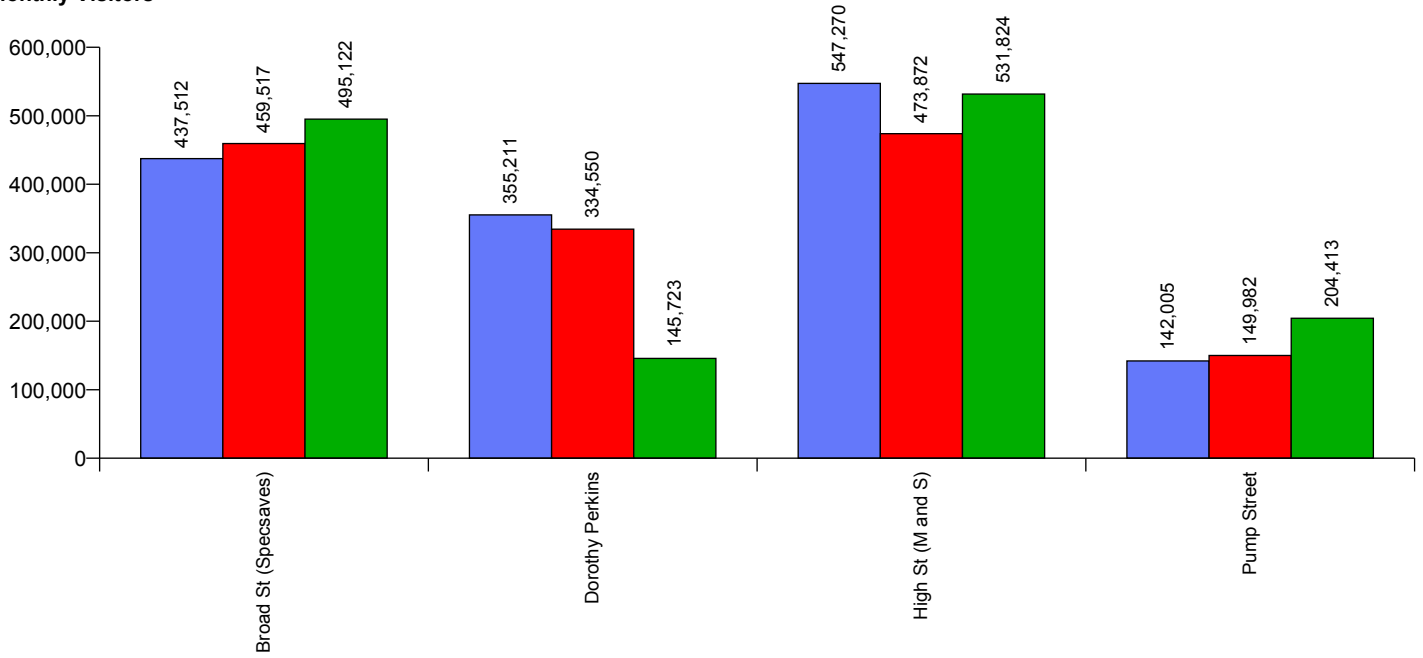

Worcester City Centre FootFall Monthly Summary

Month Commencing **29-Oct-2017**

No of Wks This Mth	4
No of Wks Last Mth	4

Month **November 2017**

External Location Comparison

Monthly Visitors