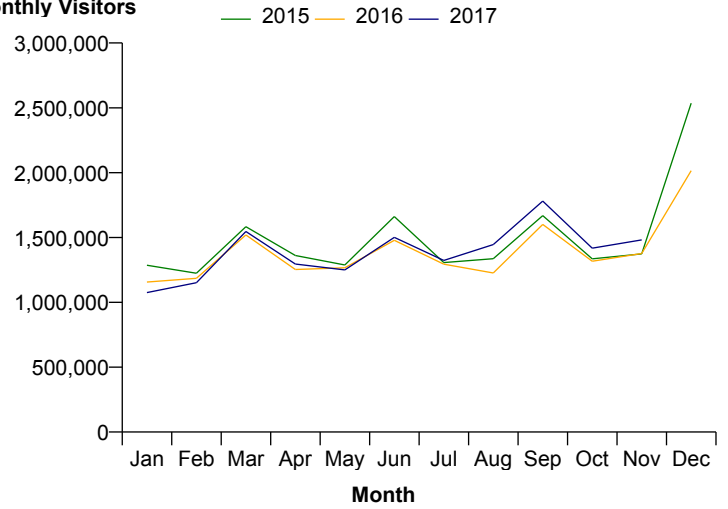

Month Commencing 29-Oct-2017

No of Wks This Mth	4
No of Wks Last Mth	4

Month November 2017

Monthly Visitors

Monthly Visitors

Annual Performance

Monthly Visitors

National Benchmark		Monthly		Yearly	
M-O-M	Y-O-Y	Centre Change	Centre Change	Centre Change	Centre Change
5.5 % ↑	-2.3 % ↓	4.5 % ↑		7.6 % ↑	

Average Daily Distribution

Average Visitors

	Sun	Mon	Tue	Wed	Thu	Fri	Sat
This Month '17	43,077	44,438	43,834	46,562	47,546	56,350	88,693
This Month '16	37,278	36,048	35,294	38,773	49,156	60,116	87,607
Last Month '17	38,392	44,603	42,235	45,150	43,675	53,261	87,166
Y-O-Y % Change	15.6%	23.3%	24.2%	20.1%	-3.3%	-6.3%	1.2%