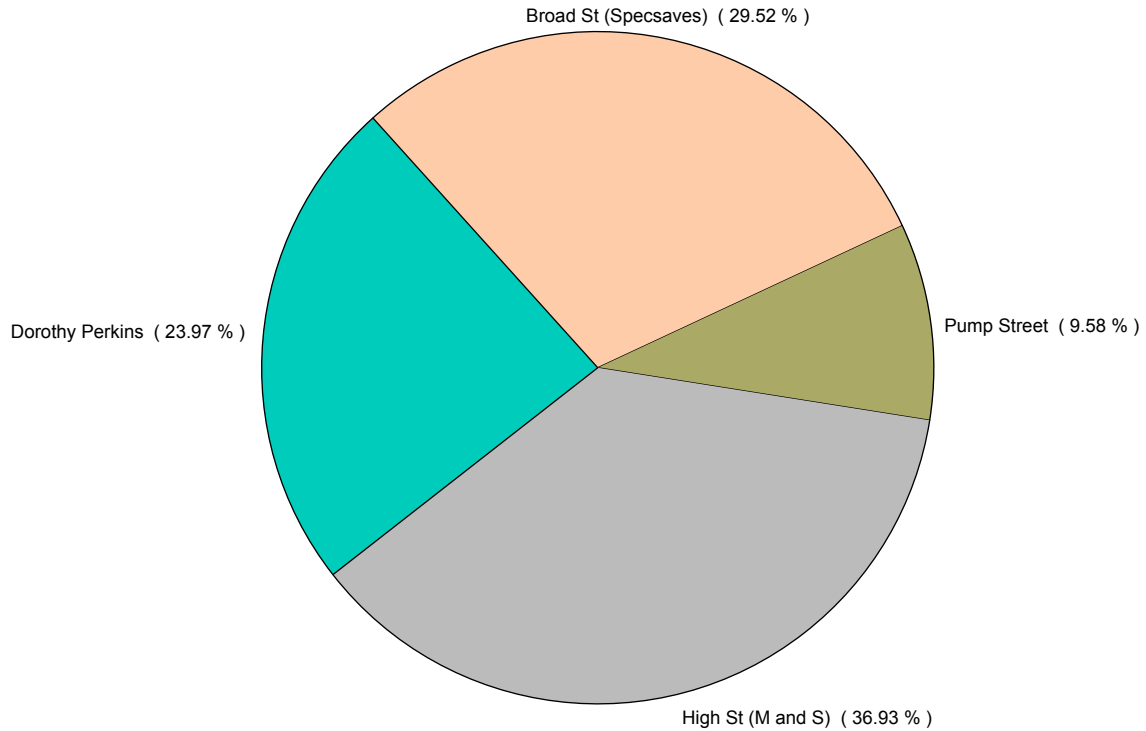

Average Hourly Distribution

Average Visitors

Zone Comparison

No Zone Comparison Available

Internal Flow Comparison

No Flow Comparison Available

Worcester City Centre FootFall Monthly Summary

Month Commencing **29-Oct-2017**

No of Wks This Mth	4
No of Wks Last Mth	4

Month **November 2017**

External Location Comparison

Monthly Visitors

FootFall by Entrance

Monthly Visitors

Worcester City Centre FootFall Monthly Summary

Month Commencing **29-Oct-2017**