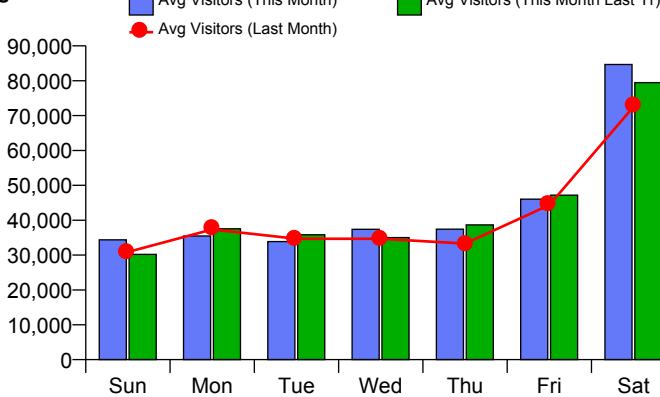

## Monthly Visitors

Monthly Visitors

## Annual Performance

Monthly Visitors

National Benchmark		Monthly		Yearly	
M-O-M	Y-O-Y	Centre Change	Centre Change	Centre Change	Centre Change
29.2 %	↑	-1.8 %	↓	34.3 %	↑
				1.7 %	↑

## Average Daily Distribution

Average Visitors

This Month '17	34,354	35,472	33,851	37,398	37,422	46,026	84,653
This Month '16	30,181	37,560	35,838	35,026	38,632	47,191	79,455
Last Month '17	30,884	37,345	34,675	34,677	33,312	44,339	72,584
Y-O-Y % Change	13.8%	-5.6%	-5.5%	6.8%	-3.1%	-2.5%	6.5%

## Average Hourly Distribution

Average Visitors