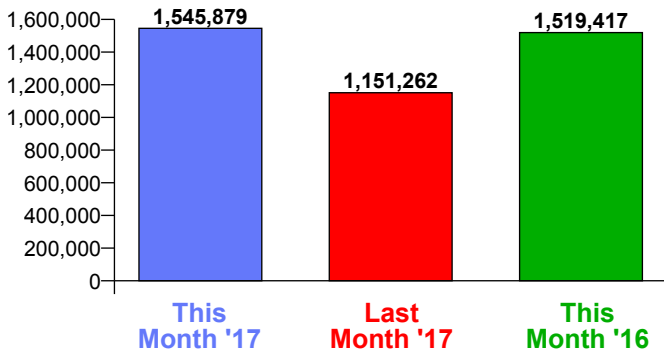

Month Commencing **26-Feb-2017**

No of Wks This Mth	5
No of Wks Last Mth	4

Month **March 2017**

## Monthly Visitors

Monthly Visitors

## Average Daily Distribution

Average Visitors

This Month '17	34,354	35,472	33,851	37,398	37,422	46,026	84,653
This Month '16	30,181	37,560	35,838	35,026	38,632	47,191	79,455
Last Month '17	30,884	37,345	34,675	34,677	33,312	44,339	72,584
Y-O-Y % Change	13.8%	-5.6%	-5.5%	6.8%	-3.1%	-2.5%	6.5%