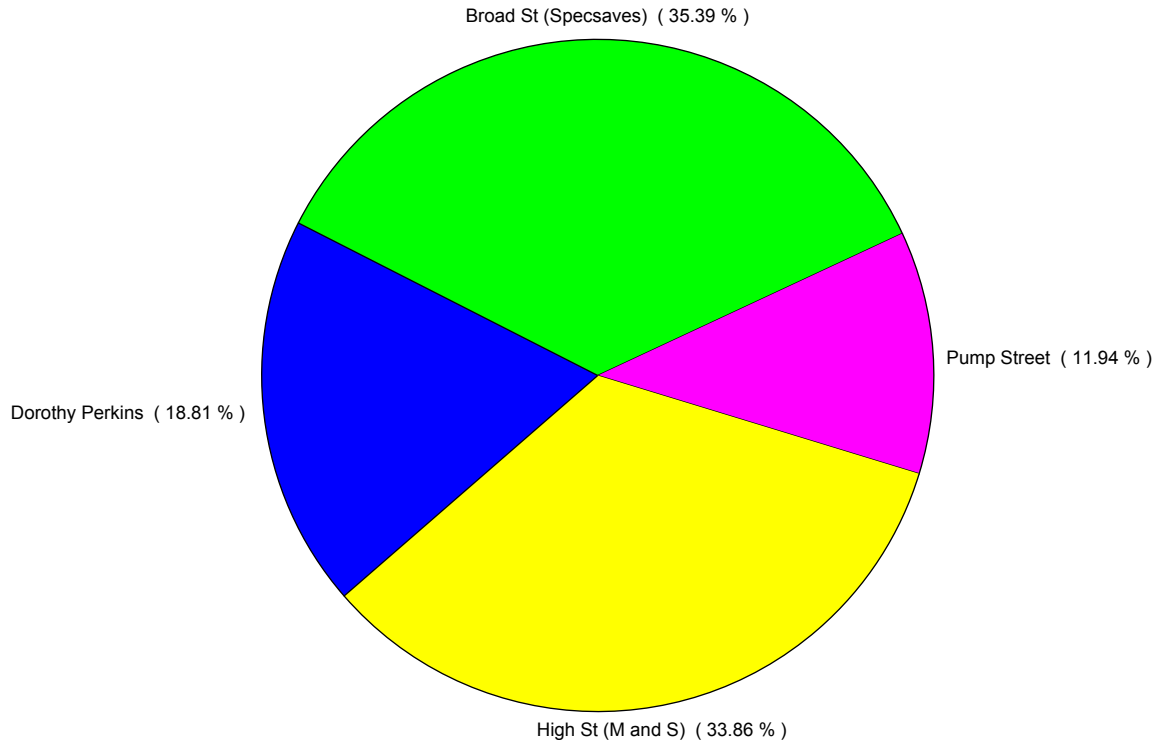

FootFall by Entrance

Monthly Visitors