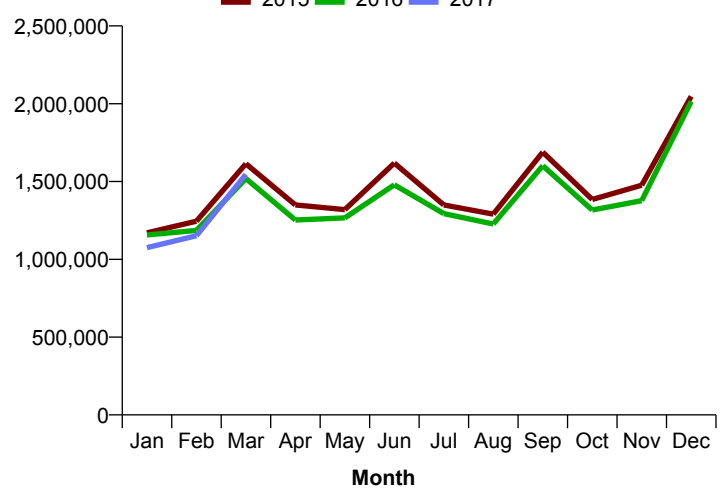

Annual Performance

Monthly Visitors

National Benchmark		Monthly		Yearly	
M-O-M	Y-O-Y	Centre Change	Centre Change	Centre Change	Centre Change
29.2 %	↑	-1.8 %	↓	34.3 %	↑
				1.7 %	↑