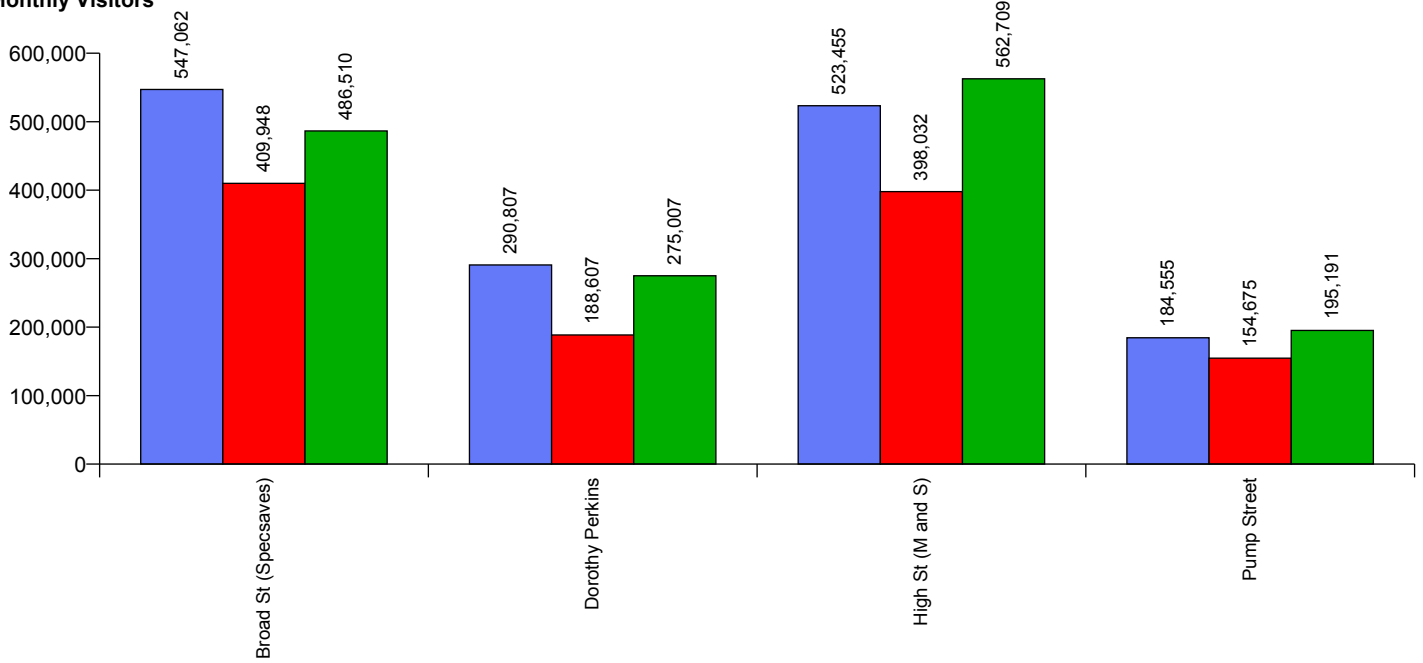

## Average Hourly Distribution

Average Visitors

## Internal Flow Comparison

No Flow Comparison Available

Month Commencing	26-Feb-2017
------------------	-------------

No of Wks This Mth	5
No of Wks Last Mth	4

Month	March 2017
-------	------------

## External Location Comparison

Monthly Visitors