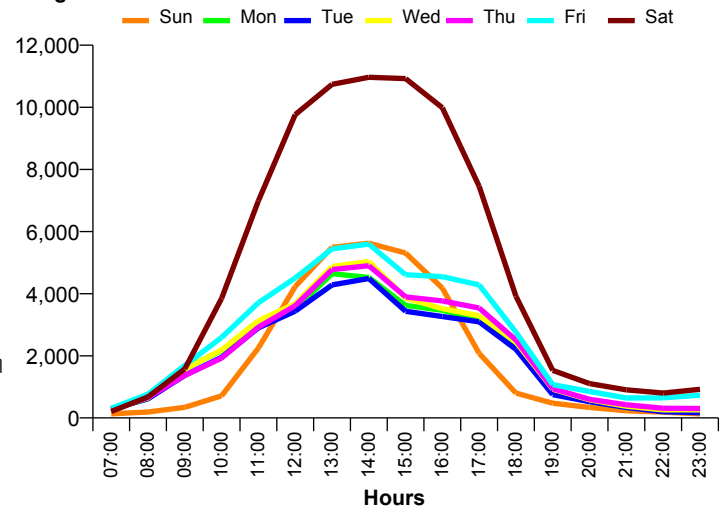

## Annual Performance

Monthly Visitors

National Benchmark		Monthly		Yearly	
M-O-M	Y-O-Y	Centre Change	Centre Change	Centre Change	Centre Change
29.2 %	↑	-1.8 %	↓	34.3 %	↑
				1.7 %	↑

## Average Daily Distribution

Average Visitors

This Month '17	34,354	35,472	33,851	37,398	37,422	46,026	84,653
This Month '16	30,181	37,560	35,838	35,026	38,632	47,191	79,455
Last Month '17	30,884	37,345	34,675	34,677	33,312	44,339	72,584
Y-O-Y % Change	13.8%	-5.6%	-5.5%	6.8%	-3.1%	-2.5%	6.5%

## Average Hourly Distribution

Average Visitors