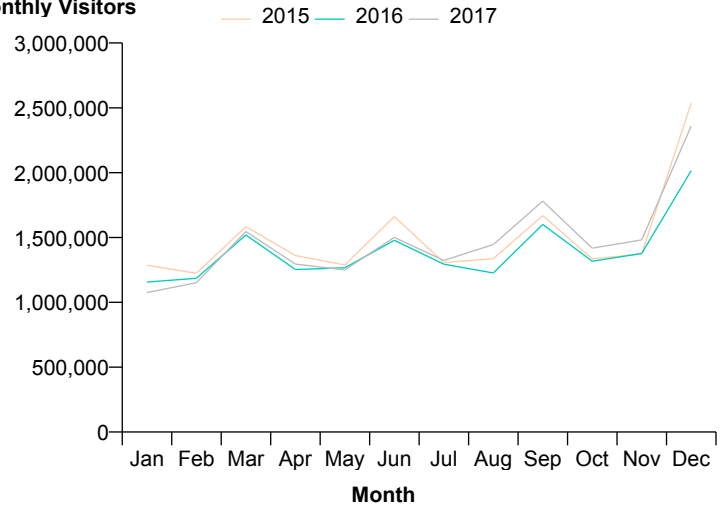

Month Commencing **26-Nov-2017**

No of Wks This Mth	5
No of Wks Last Mth	4

Month **December 2017**

Monthly Visitors

Monthly Visitors

National Benchmark		Monthly		Yearly	
M-O-M	Y-O-Y	Centre Change	Centre Change	Centre Change	Centre Change
32.3 % ↑	-4.9 % ↓	59.2 % ↑		17.1 % ↑	

Annual Performance

Monthly Visitors

Average Daily Distribution

Average Visitors

	Sun	Mon	Tue	Wed	Thu	Fri	Sat
This Month '17	55,248	39,509	48,490	57,412	77,223	82,910	111,153
This Month '16	45,686	50,583	47,923	54,923	57,777	62,697	83,373
Last Month '17	43,077	44,438	43,834	46,562	47,546	56,350	88,693
Y-O-Y % Change	20.9%	-21.9%	1.2%	4.5%	33.7%	32.2%	33.3%