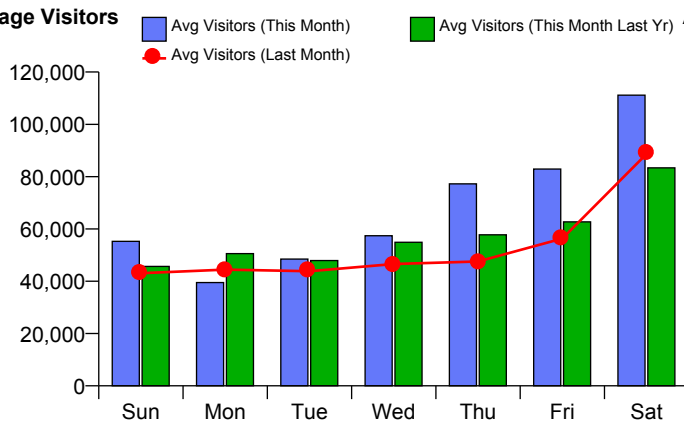

Month Commencing **26-Nov-2017**

No of Wks This Mth	5
No of Wks Last Mth	4

Month **December 2017**

Monthly Visitors

Monthly Visitors

National Benchmark		Monthly		Yearly	
M-O-M	Y-O-Y	Centre Change	Centre Change	Centre Change	Centre Change
32.3 % ↑	-4.9 % ↓	59.2 % ↑		17.1 % ↑	

Annual Performance

Monthly Visitors

Average Daily Distribution

Average Visitors

	Sun	Mon	Tue	Wed	Thu	Fri	Sat
This Month '17	55,248	39,509	48,490	57,412	77,223	82,910	111,153
This Month '16	45,686	50,583	47,923	54,923	57,777	62,697	83,373
Last Month '17	43,077	44,438	43,834	46,562	47,546	56,350	88,693
Y-O-Y % Change	20.9%	-21.9%	1.2%	4.5%	33.7%	32.2%	33.3%

Average Hourly Distribution

Average Visitors

Zone Comparison

No Zone Comparison Available

Internal Flow Comparison

No Flow Comparison Available

Month Commencing	26-Nov-2017
-------------------------	--------------------