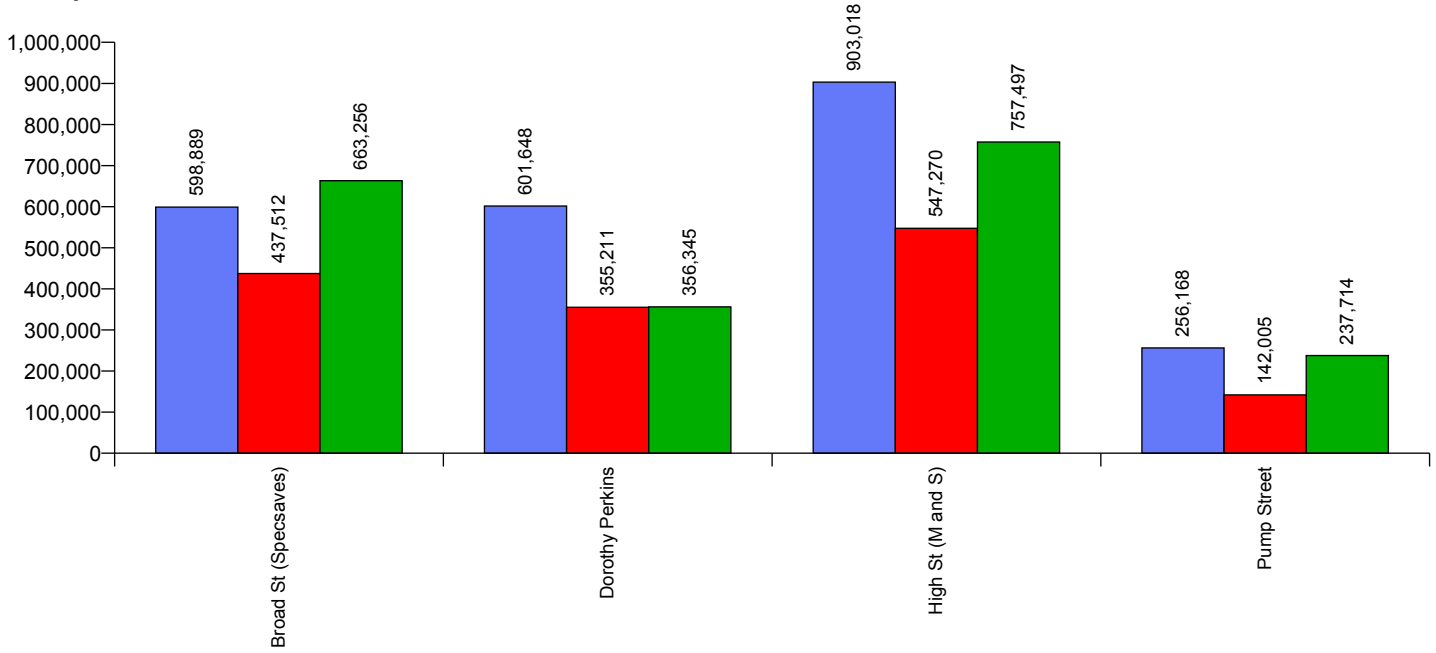

Annual Performance

Monthly Visitors

Average Daily Distribution

Average Visitors

	Sun	Mon	Tue	Wed	Thu	Fri	Sat
This Month '17	55,248	39,509	48,490	57,412	77,223	82,910	111,153
This Month '16	45,686	50,583	47,923	54,923	57,777	62,697	83,373
Last Month '17	43,077	44,438	43,834	46,562	47,546	56,350	88,693
Y-O-Y % Change	20.9%	-21.9%	1.2%	4.5%	33.7%	32.2%	33.3%

Average Hourly Distribution

Average Visitors

Zone Comparison

No Zone Comparison Available

Internal Flow Comparison

No Flow Comparison Available

Month Commencing	26-Nov-2017
-------------------------	--------------------

No of Wks This Mth	5
No of Wks Last Mth	4

Month	December 2017
--------------	----------------------

External Location Comparison

Monthly Visitors

FootFall by Entrance

Monthly Visitors

Month Commencing **26-Nov-2017**