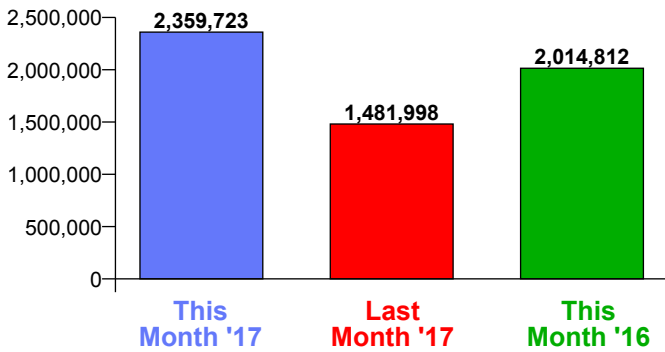

Month Commencing **26-Nov-2017**

No of Wks This Mth	5
No of Wks Last Mth	4

Month **December 2017**

Monthly Visitors

Monthly Visitors

National Benchmark		Monthly		Yearly	
M-O-M	Y-O-Y	Centre Change	Centre Change	Centre Change	Centre Change
32.3 % ↑	-4.9 % ↓	59.2 % ↑		17.1 % ↑	

Annual Performance

Monthly Visitors

Average Daily Distribution

Average Visitors

	Sun	Mon	Tue	Wed	Thu	Fri	Sat
This Month '17	55,248	39,509	48,490	57,412	77,223	82,910	111,153
This Month '16	45,686	50,583	47,923	54,923	57,777	62,697	83,373
Last Month '17	43,077	44,438	43,834	46,562	47,546	56,350	88,693
Y-O-Y % Change	20.9%	-21.9%	1.2%	4.5%	33.7%	32.2%	33.3%