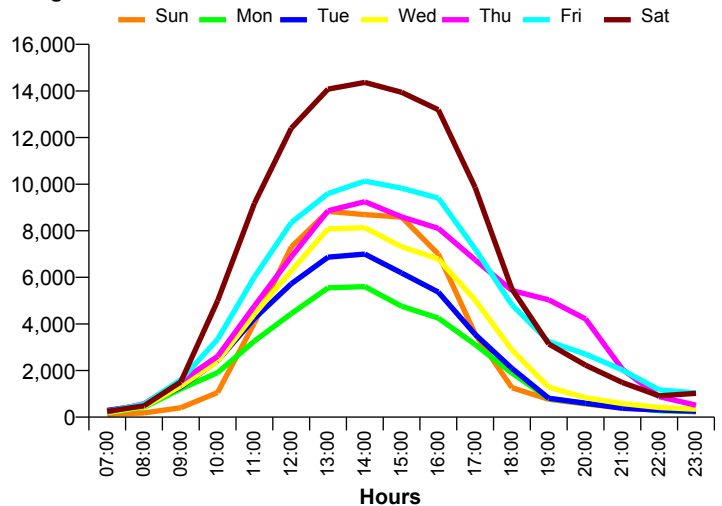

Month Commencing **26-Nov-2017**

No of Wks This Mth	5
No of Wks Last Mth	4

Month **December 2017**

Monthly Visitors

Monthly Visitors

National Benchmark		Monthly		Yearly	
M-O-M	Y-O-Y	Centre Change	Centre Change	Centre Change	Centre Change
32.3 % ↑	-4.9 % ↓	59.2 % ↑		17.1 % ↑	

Annual Performance

Monthly Visitors

Average Daily Distribution

Average Visitors

	Sun	Mon	Tue	Wed	Thu	Fri	Sat
This Month '17	55,248	39,509	48,490	57,412	77,223	82,910	111,153
This Month '16	45,686	50,583	47,923	54,923	57,777	62,697	83,373
Last Month '17	43,077	44,438	43,834	46,562	47,546	56,350	88,693
Y-O-Y % Change	20.9%	-21.9%	1.2%	4.5%	33.7%	32.2%	33.3%

Average Hourly Distribution

Average Visitors

Zone Comparison

No Zone Comparison Available

Internal Flow Comparison

No Flow Comparison Available

Month Commencing	26-Nov-2017
-------------------------	--------------------