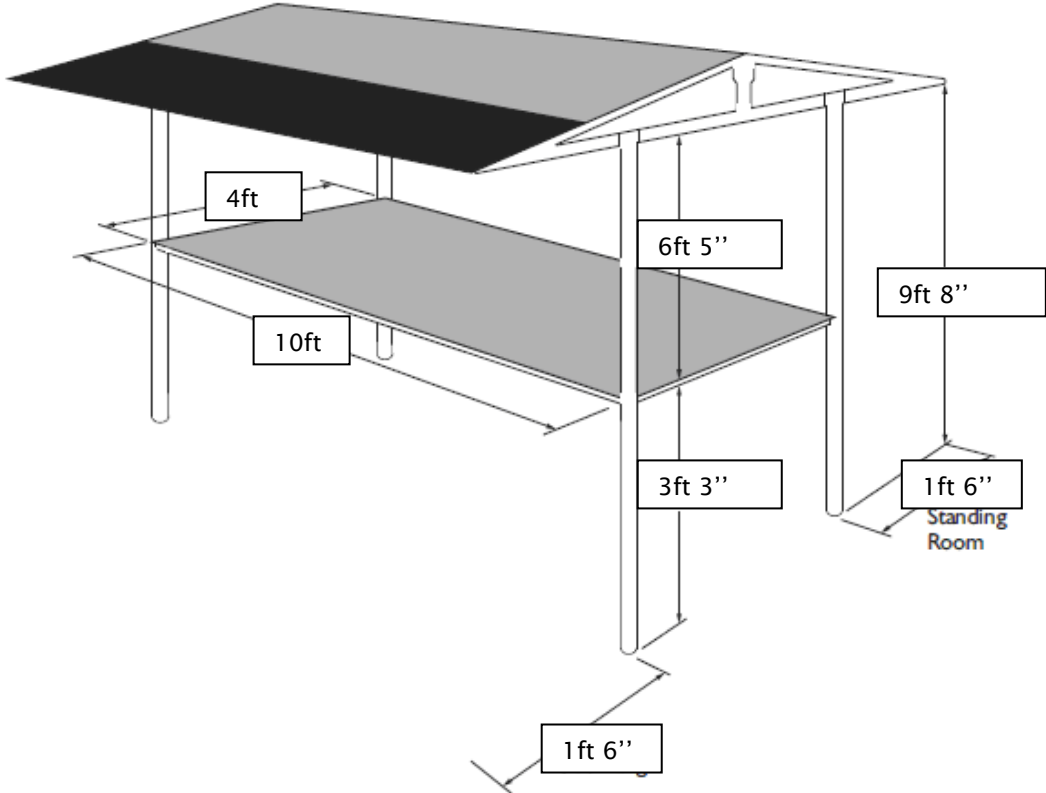

STALL LOOK & DIMENSIONS

Standard single stall (sample)

Standard double stall (sample)

Stall dimensions

Standard stalls measure 10ft x 7ft (3.04m x 2.14m) including a removable board that can be used as a serving and display counter measuring 10ft x 4ft (3.04m x 1.22m). See illustration above for further details.

Stalls will be in matching green and white livery with optional water-resistant back panels and clear end panels.

Please note that depending on their location up to 3 stalls may be linked together in a row or a group of 4 stalls may be formed by 2 plus 2 back to back stalls. Allocations are at Worcester BID's discretion. Stalls may be subject to change.