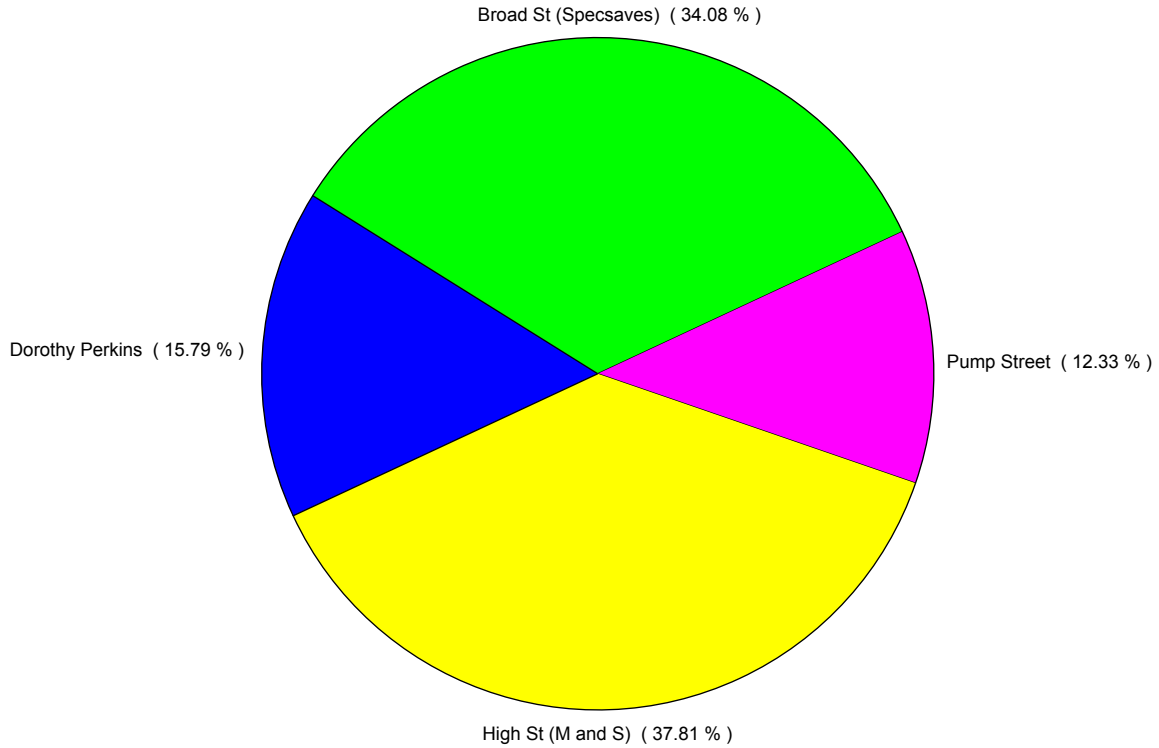

Month	September 2016
-------	----------------

External Location Comparison

Monthly Visitors

FootFall by Entrance

Monthly Visitors

Month Commencing 28-Aug-2016

Month September 2016

Weather