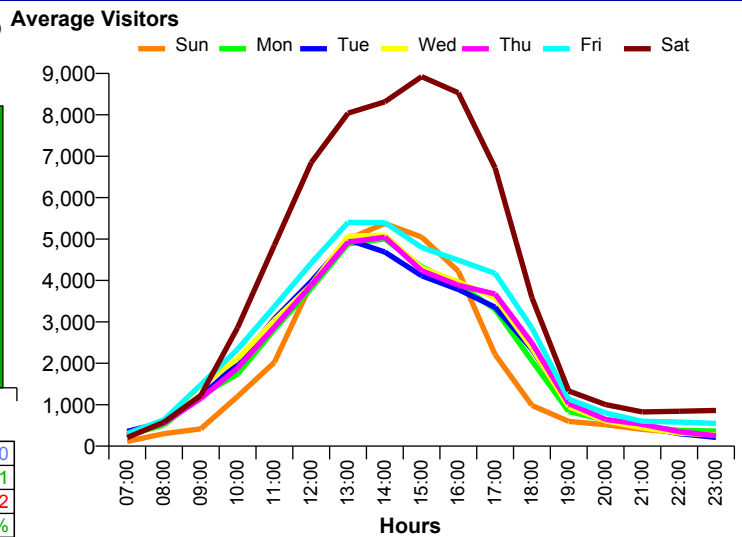

Annual Performance

Average Daily Distribution

This Month '16	35,724	37,756	37,965	39,190	38,683	44,772	68,080
This Month '15	36,162	39,277	41,911	44,526	43,098	51,863	80,851
Last Month '16	36,475	39,946	39,210	41,863	39,661	46,968	62,562
Y-O-Y % Change	-1.2%	-3.9%	-9.4%	-12.0%	-10.2%	-13.7%	-15.8%

Average Hourly Distribution

Zone Comparison

No Zone Comparison Available

Internal Flow Comparison

No Flow Comparison Available

Month Commencing	28-Aug-2016
------------------	-------------

No of Wks This Mth	5
No of Wks Last Mth	4

Month	September 2016
-------	----------------

External Location Comparison

Monthly Visitors

FootFall by Entrance

Monthly Visitors

Month Commencing 28-Aug-2016

Month September 2016

Weather