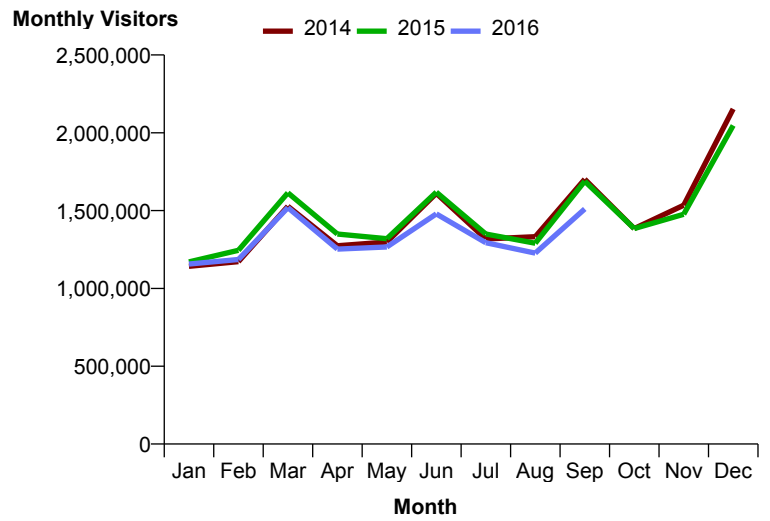

Month Commencing 28-Aug-2016

No of Wks This Mth 5
No of Wks Last Mth 4

Month September 2016

Monthly Visitors

National Benchmark		Monthly Centre Change		Yearly Centre Change	
M-O-M	Y-O-Y				
6.3 % ↑	-1.3 % ↓	23.2 % ↑		-10.5 % ↓	

Annual Performance

Average Daily Distribution

This Month '16	35,724	37,756	37,965	39,190	38,683	44,772	68,080
This Month '15	36,162	39,277	41,911	44,526	43,098	51,863	80,851
Last Month '16	36,475	39,946	39,210	41,863	39,661	46,968	62,562
Y-O-Y % Change	-1.2%	-3.9%	-9.4%	-12.0%	-10.2%	-13.7%	-15.8%