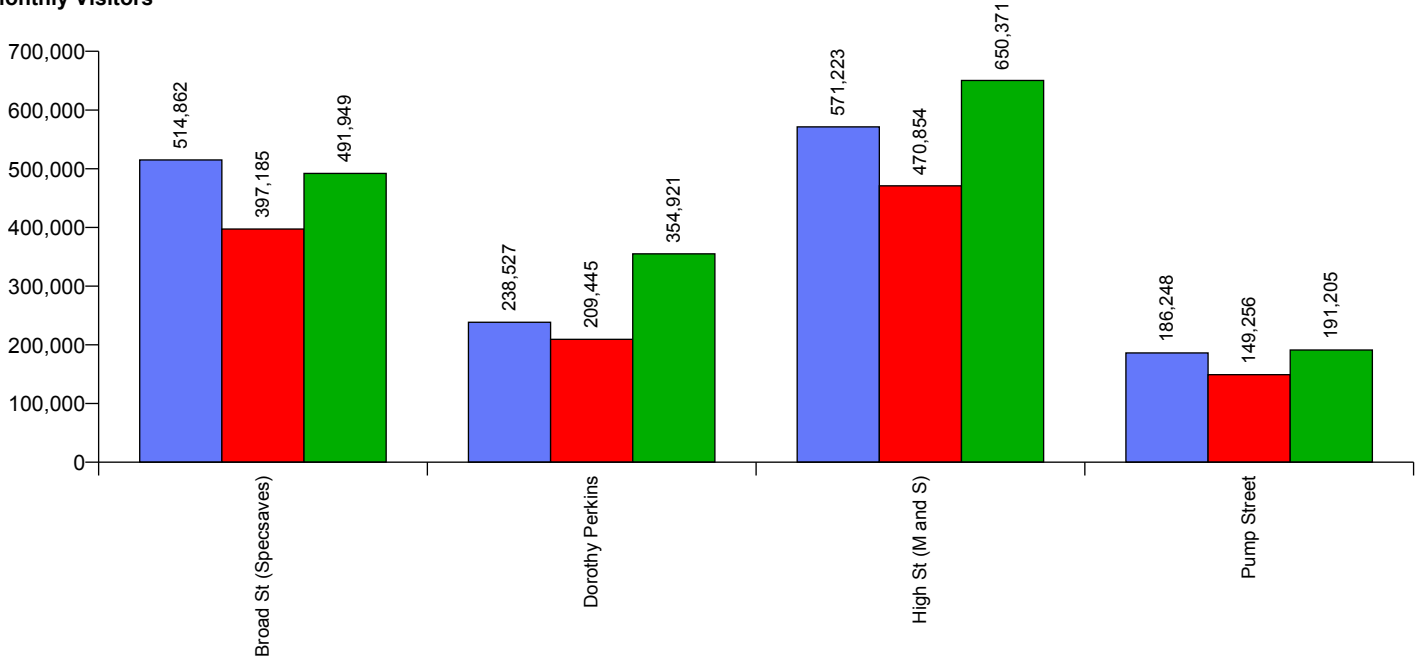

Annual Performance

Average Daily Distribution

This Month '16	35,724	37,756	37,965	39,190	38,683	44,772	68,080
This Month '15	36,162	39,277	41,911	44,526	43,098	51,863	80,851
Last Month '16	36,475	39,946	39,210	41,863	39,661	46,968	62,562
Y-O-Y % Change	-1.2%	-3.9%	-9.4%	-12.0%	-10.2%	-13.7%	-15.8%

Average Hourly Distribution

Zone Comparison

No Zone Comparison Available

Internal Flow Comparison

No Flow Comparison Available

Month Commencing	28-Aug-2016
------------------	-------------

No of Wks This Mth	5
No of Wks Last Mth	4

Month	September 2016
-------	----------------

External Location Comparison

Monthly Visitors

FootFall by Entrance

Monthly Visitors

Month Commencing 28-Aug-2016

Month September 2016

Weather