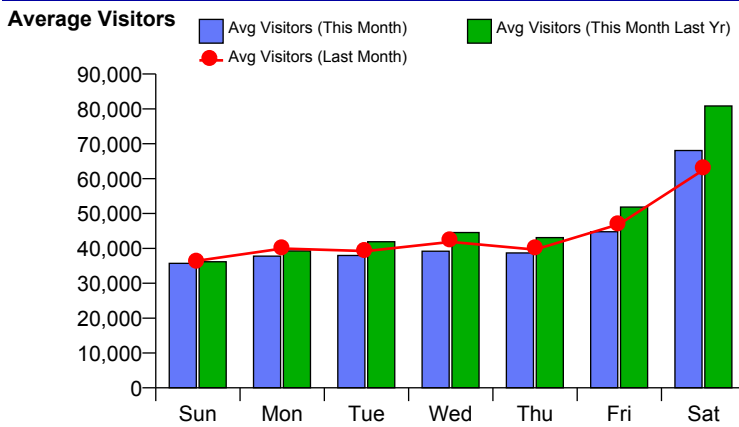

Month Commencing 28-Aug-2016

No of Wks This Mth 5
No of Wks Last Mth 4

Month September 2016

Monthly Visitors

National Benchmark		Monthly Centre Change		Yearly Centre Change	
M-O-M	Y-O-Y				
6.3 % ↑	-1.3 % ↓	23.2 % ↑		-10.5 % ↓	

Annual Performance

Average Daily Distribution

This Month '16	35,724	37,756	37,965	39,190	38,683	44,772	68,080
This Month '15	36,162	39,277	41,911	44,526	43,098	51,863	80,851
Last Month '16	36,475	39,946	39,210	41,863	39,661	46,968	62,562
Y-O-Y % Change	-1.2%	-3.9%	-9.4%	-12.0%	-10.2%	-13.7%	-15.8%

Month	September 2016
-------	----------------

External Location Comparison

Monthly Visitors

FootFall by Entrance

Monthly Visitors

Month Commencing 28-Aug-2016

Month September 2016

Weather