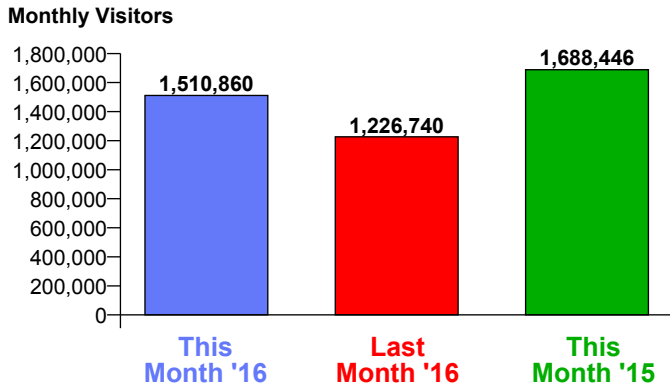

Month Commencing 28-Aug-2016

No of Wks This Mth 5
No of Wks Last Mth 4

Month September 2016

Monthly Visitors

National Benchmark		Monthly Centre Change		Yearly Centre Change	
M-O-M	Y-O-Y				
6.3 % ↑	-1.3 % ↓	23.2 % ↑		-10.5 % ↓	

Annual Performance

Average Daily Distribution

This Month '16	35,724	37,756	37,965	39,190	38,683	44,772	68,080
This Month '15	36,162	39,277	41,911	44,526	43,098	51,863	80,851
Last Month '16	36,475	39,946	39,210	41,863	39,661	46,968	62,562
Y-O-Y % Change	-1.2%	-3.9%	-9.4%	-12.0%	-10.2%	-13.7%	-15.8%