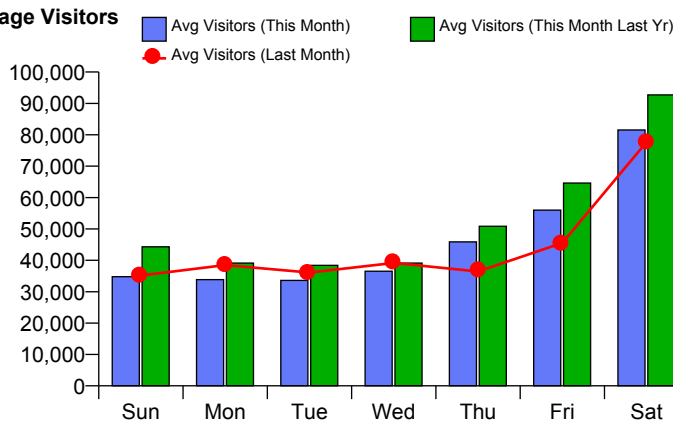

Month Commencing **30-Oct-2016**

No of Wks This Mth	4
No of Wks Last Mth	4

Month **November 2016**

Monthly Visitors

Monthly Visitors

National Benchmark		Monthly Centre Change		Yearly Centre Change
M-O-M	Y-O-Y			
3.6 %	↑	-2.8 %	↓	-12.7 %
		4.4 %	↑	

Annual Performance

Monthly Visitors

Average Daily Distribution

Average Visitors

	Sun	Mon	Tue	Wed	Thu	Fri	Sat
This Month '16	34,802	33,847	33,607	36,507	45,864	56,013	81,516
This Month '15	44,300	39,124	38,387	39,117	50,854	64,633	92,701
Last Month '16	35,164	38,490	36,088	39,160	36,441	45,541	77,715
Y-O-Y % Change	-21.4%	-13.5%	-12.5%	-6.7%	-9.8%	-13.3%	-12.1%

Average Hourly Distribution

Average Visitors

Zone Comparison

No Zone Comparison Available

Internal Flow Comparison

No Flow Comparison Available

Month Commencing	30-Oct-2016
------------------	-------------

No of Wks This Mth	4
No of Wks Last Mth	4