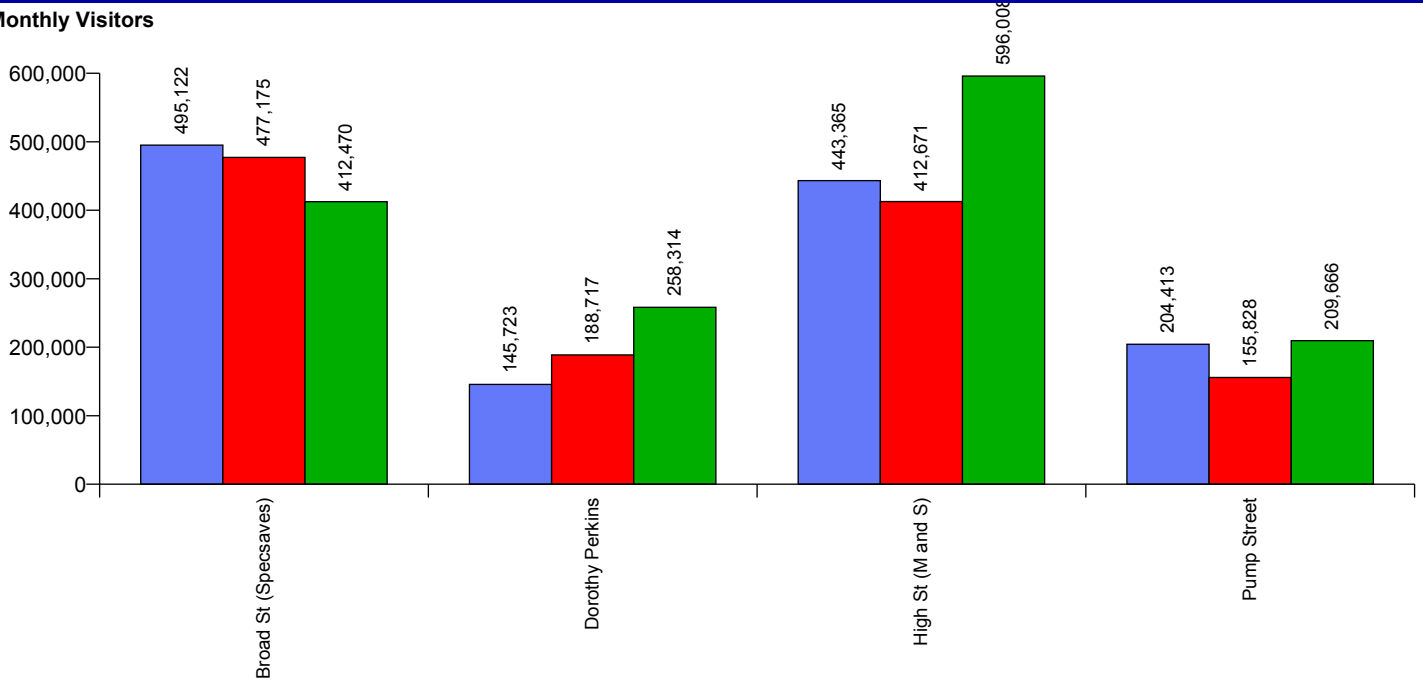

Annual Performance

Monthly Visitors

Average Daily Distribution

Average Visitors

	Sun	Mon	Tue	Wed	Thu	Fri	Sat
This Month '16	34,802	33,847	33,607	36,507	45,864	56,013	81,516
This Month '15	44,300	39,124	38,387	39,117	50,854	64,633	92,701
Last Month '16	35,164	38,490	36,088	39,160	36,441	45,541	77,715
Y-O-Y % Change	-21.4%	-13.5%	-12.5%	-6.7%	-9.8%	-13.3%	-12.1%

Average Hourly Distribution

Average Visitors

Zone Comparison

No Zone Comparison Available

Internal Flow Comparison

No Flow Comparison Available

Month Commencing	30-Oct-2016
------------------	-------------

No of Wks This Mth	4
No of Wks Last Mth	4

Month	November 2016
-------	---------------

External Location Comparison

Monthly Visitors

FootFall by Entrance

Monthly Visitors

Month Commencing	30-Oct-2016
-------------------------	--------------------

Month	November 2016
--------------	----------------------