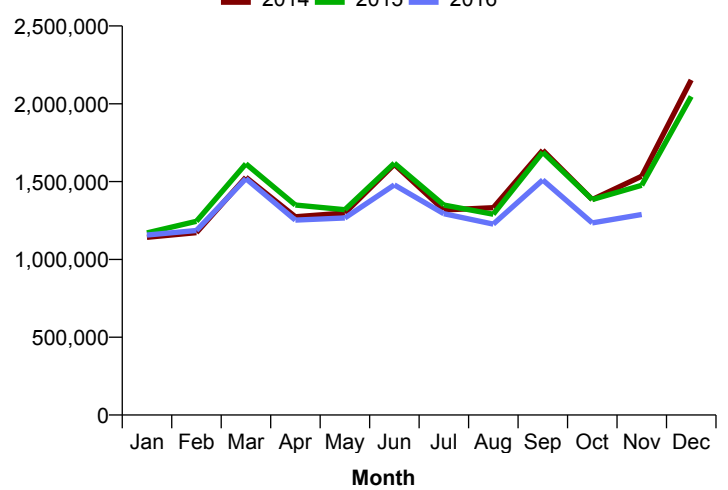

Month Commencing **30-Oct-2016**

No of Wks This Mth	4
No of Wks Last Mth	4

Month **November 2016**

Monthly Visitors

Monthly Visitors

National Benchmark		Monthly Centre Change		Yearly Centre Change
M-O-M	Y-O-Y			
3.6 %	↑	-2.8 %	↓	-12.7 %
		4.4 %	↑	

Annual Performance

Monthly Visitors

Average Daily Distribution

Average Visitors

	Sun	Mon	Tue	Wed	Thu	Fri	Sat
This Month '16	34,802	33,847	33,607	36,507	45,864	56,013	81,516
This Month '15	44,300	39,124	38,387	39,117	50,854	64,633	92,701
Last Month '16	35,164	38,490	36,088	39,160	36,441	45,541	77,715
Y-O-Y % Change	-21.4%	-13.5%	-12.5%	-6.7%	-9.8%	-13.3%	-12.1%