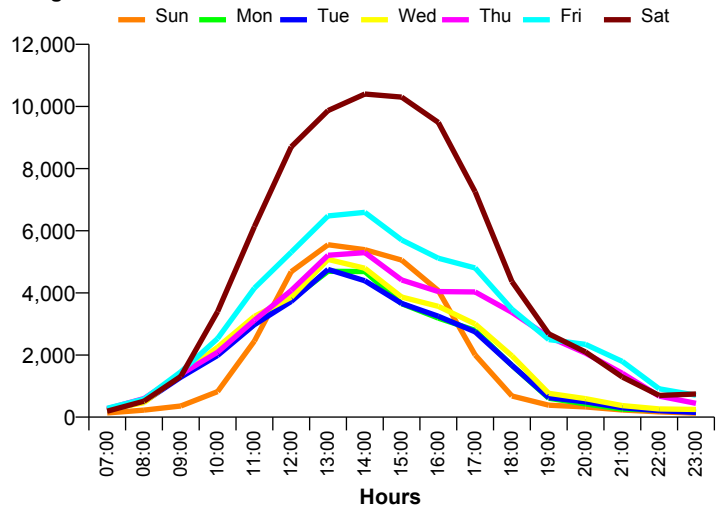

Month Commencing **30-Oct-2016**

No of Wks This Mth	4
No of Wks Last Mth	4

Month **November 2016**

Monthly Visitors

Monthly Visitors

National Benchmark		Monthly Centre Change		Yearly Centre Change
M-O-M	Y-O-Y			
3.6 %	↑	-2.8 %	↓	-12.7 %
		4.4 %	↑	

Annual Performance

Monthly Visitors

Average Daily Distribution

Average Visitors

	Sun	Mon	Tue	Wed	Thu	Fri	Sat
This Month '16	34,802	33,847	33,607	36,507	45,864	56,013	81,516
This Month '15	44,300	39,124	38,387	39,117	50,854	64,633	92,701
Last Month '16	35,164	38,490	36,088	39,160	36,441	45,541	77,715
Y-O-Y % Change	-21.4%	-13.5%	-12.5%	-6.7%	-9.8%	-13.3%	-12.1%

Average Hourly Distribution

Average Visitors

Zone Comparison

No Zone Comparison Available

Internal Flow Comparison

No Flow Comparison Available

Month Commencing	30-Oct-2016
------------------	-------------

No of Wks This Mth	4
No of Wks Last Mth	4