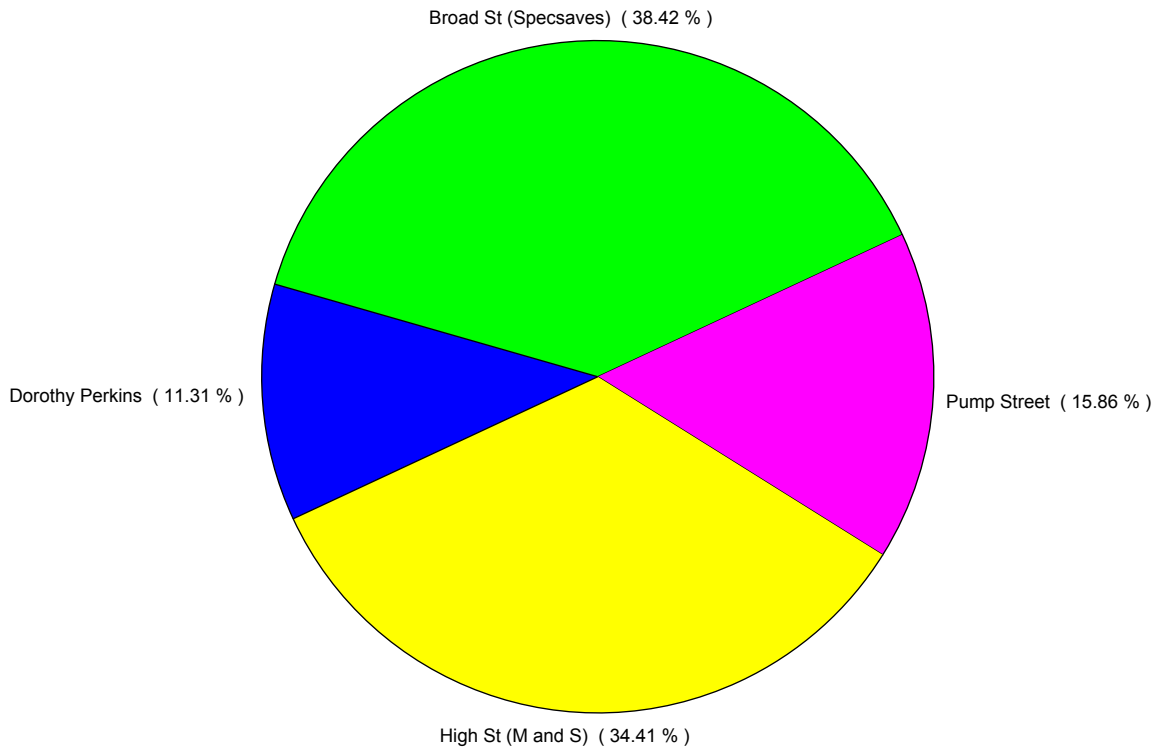

Month	November 2016
-------	---------------

External Location Comparison

Monthly Visitors

FootFall by Entrance

Monthly Visitors

Month Commencing	30-Oct-2016
-------------------------	--------------------

Month	November 2016
--------------	----------------------