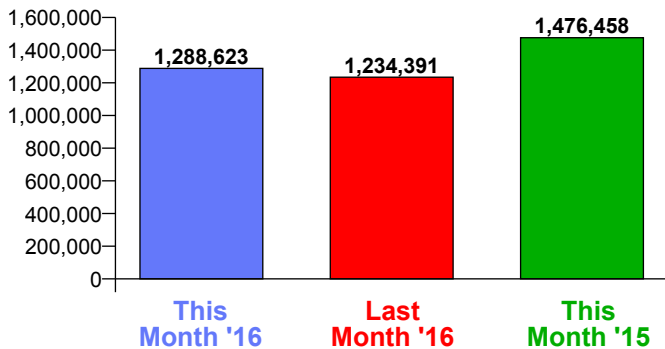

Month Commencing **30-Oct-2016**

No of Wks This Mth	4
No of Wks Last Mth	4

Month **November 2016**

Monthly Visitors

Monthly Visitors

National Benchmark		Monthly Centre Change		Yearly Centre Change
M-O-M	Y-O-Y			
3.6 %	↑	-2.8 %	↓	-12.7 %
		4.4 %	↑	

Annual Performance

Monthly Visitors

Average Daily Distribution

Average Visitors

	Sun	Mon	Tue	Wed	Thu	Fri	Sat
This Month '16	34,802	33,847	33,607	36,507	45,864	56,013	81,516
This Month '15	44,300	39,124	38,387	39,117	50,854	64,633	92,701
Last Month '16	35,164	38,490	36,088	39,160	36,441	45,541	77,715
Y-O-Y % Change	-21.4%	-13.5%	-12.5%	-6.7%	-9.8%	-13.3%	-12.1%