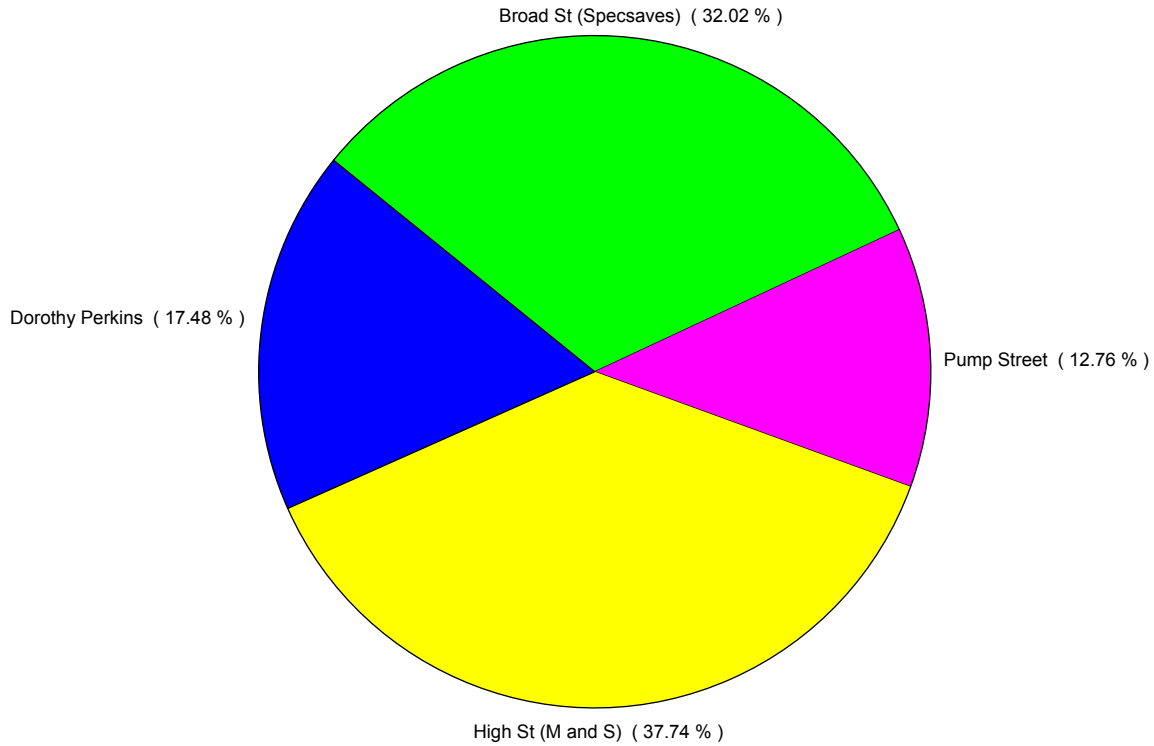

Average Daily Distribution

Average Hourly Distribution

	Sun	Mon	Tue	Wed	Thu	Fri	Sat
This Month '16	34,767	40,585	37,062	37,680	38,555	48,747	79,182
This Month '15	36,588	39,095	39,685	42,240	42,430	49,816	79,900
Last Month '16	34,649	37,327	38,627	40,746	37,701	44,810	79,312
Y-O-Y % Change	-5.0%	3.8%	-6.6%	-10.8%	-9.1%	-2.1%	-0.9%

Zone Comparison

No Zone Comparison Available

Internal Flow Comparison

No Flow Comparison Available

Month Commencing	01-May-2016
------------------	-------------

No of Wks This Mth	4
No of Wks Last Mth	4

Month	May 2016
-------	----------

External Location Comparison

Monthly Visitors

FootFall by Entrance

Monthly Visitors

Month Commencing 01-May-2016

Month

May 2016

Weather