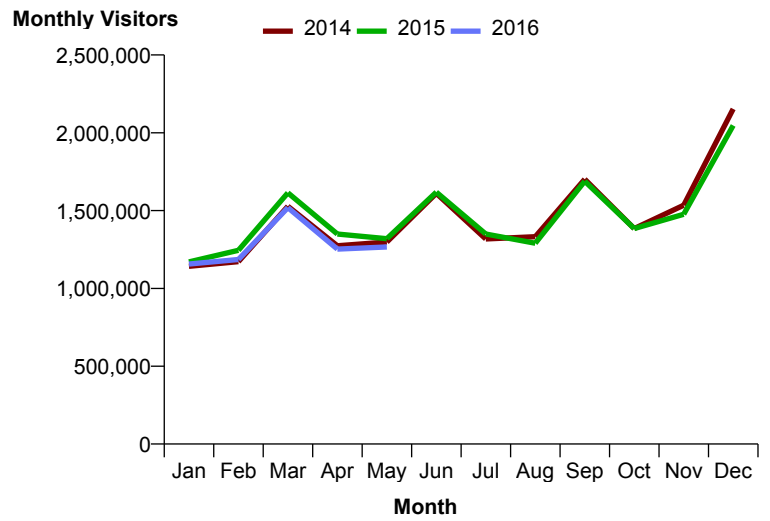

Month Commencing **01-May-2016**

No of Wks This Mth	4
No of Wks Last Mth	4

Month **May 2016**

Monthly Visitors

Annual Performance

National Benchmark		Monthly Centre Change		Yearly Centre Change
M-O-M	Y-O-Y			
-1.8 %	-3.1 %	1.1 %		-4.0 %
↓	↓	↑		↓

Average Daily Distribution

Average Hourly Distribution

	Sun	Mon	Tue	Wed	Thu	Fri	Sat
This Month '16	34,767	40,585	37,062	37,680	38,555	48,747	79,182
This Month '15	36,588	39,095	39,685	42,240	42,430	49,816	79,900
Last Month '16	34,649	37,327	38,627	40,746	37,701	44,810	79,312
Y-O-Y % Change	-5.0%	3.8%	-6.6%	-10.8%	-9.1%	-2.1%	-0.9%