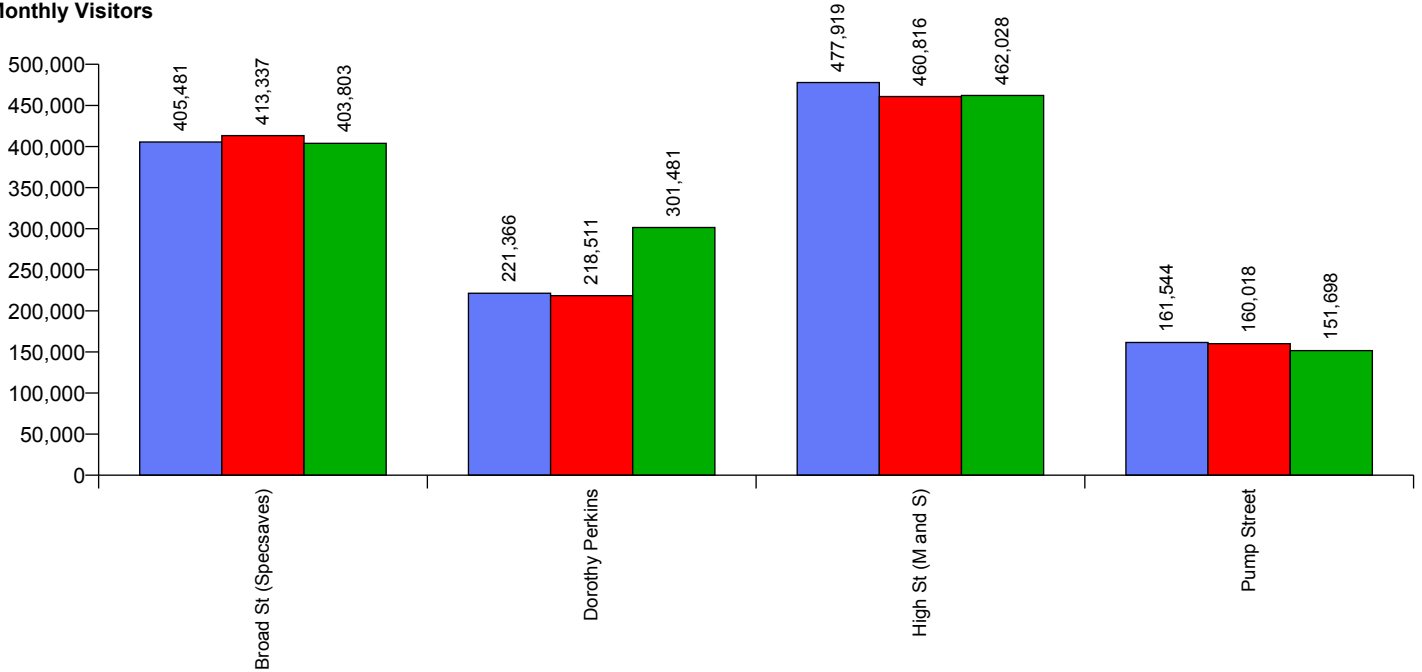

Average Daily Distribution

Average Hourly Distribution

	Sun	Mon	Tue	Wed	Thu	Fri	Sat
This Month '16	34,767	40,585	37,062	37,680	38,555	48,747	79,182
This Month '15	36,588	39,095	39,685	42,240	42,430	49,816	79,900
Last Month '16	34,649	37,327	38,627	40,746	37,701	44,810	79,312
Y-O-Y % Change	-5.0%	3.8%	-6.6%	-10.8%	-9.1%	-2.1%	-0.9%

Zone Comparison

No Zone Comparison Available

Internal Flow Comparison

No Flow Comparison Available

Month Commencing	01-May-2016
------------------	-------------

No of Wks This Mth	4
No of Wks Last Mth	4

Month	May 2016
-------	----------

External Location Comparison

Monthly Visitors

FootFall by Entrance

Monthly Visitors

Month Commencing 01-May-2016

Month

May 2016

Weather