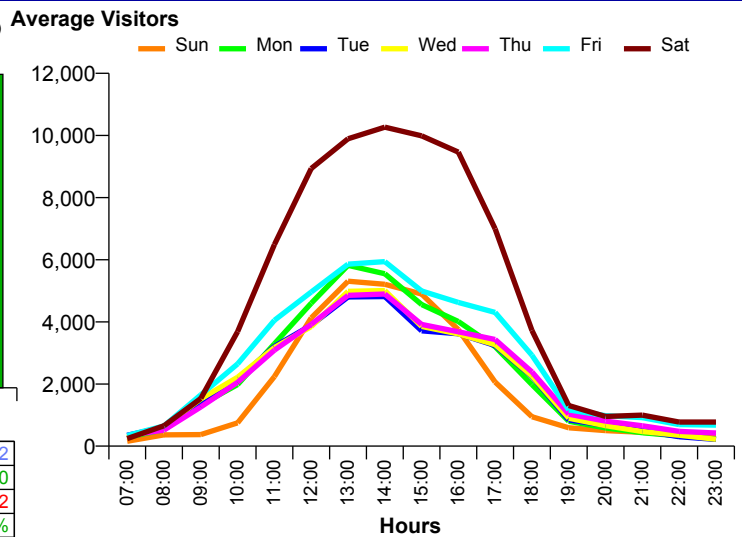

Month Commencing **01-May-2016**

No of Wks This Mth	4
No of Wks Last Mth	4

Month **May 2016**

Monthly Visitors

Annual Performance

National Benchmark		Monthly Centre Change		Yearly Centre Change
M-O-M	Y-O-Y			
-1.8 %	-3.1 %	1.1 %		-4.0 %
↓	↓	↑		↓

Average Daily Distribution

Average Hourly Distribution

	Sun	Mon	Tue	Wed	Thu	Fri	Sat
This Month '16	34,767	40,585	37,062	37,680	38,555	48,747	79,182
This Month '15	36,588	39,095	39,685	42,240	42,430	49,816	79,900
Last Month '16	34,649	37,327	38,627	40,746	37,701	44,810	79,312
Y-O-Y % Change	-5.0%	3.8%	-6.6%	-10.8%	-9.1%	-2.1%	-0.9%

External Location Comparison

Monthly Visitors

FootFall by Entrance

Monthly Visitors

Month Commencing 01-May-2016

Month

May 2016

Weather