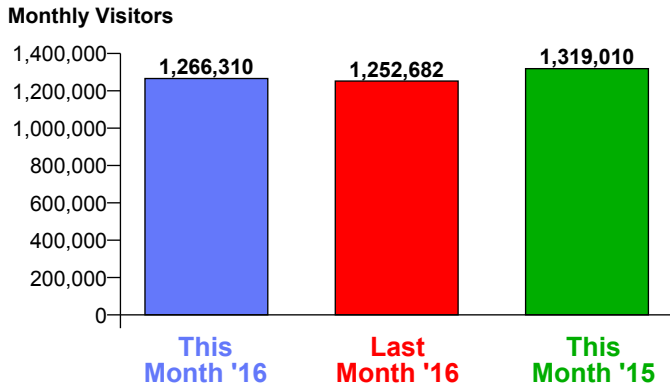

Month Commencing **01-May-2016**

No of Wks This Mth	4
No of Wks Last Mth	4

Month **May 2016**

Monthly Visitors

Annual Performance

National Benchmark		Monthly Centre Change		Yearly Centre Change
M-O-M	Y-O-Y			
-1.8 %	-3.1 %	1.1 %		-4.0 %
↓	↓	↑		↓

Average Daily Distribution

Average Hourly Distribution

	Sun	Mon	Tue	Wed	Thu	Fri	Sat
This Month '16	34,767	40,585	37,062	37,680	38,555	48,747	79,182
This Month '15	36,588	39,095	39,685	42,240	42,430	49,816	79,900
Last Month '16	34,649	37,327	38,627	40,746	37,701	44,810	79,312
Y-O-Y % Change	-5.0%	3.8%	-6.6%	-10.8%	-9.1%	-2.1%	-0.9%