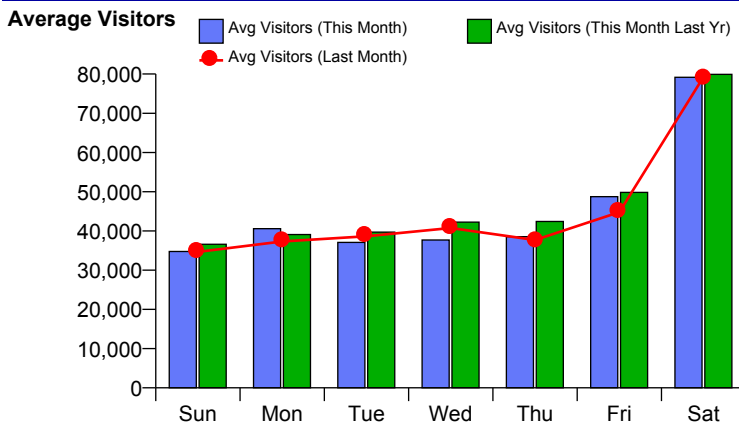

Month Commencing **01-May-2016**

No of Wks This Mth	4
No of Wks Last Mth	4

Month **May 2016**

Monthly Visitors

Annual Performance

National Benchmark		Monthly Centre Change		Yearly Centre Change
M-O-M	Y-O-Y			
-1.8 %	-3.1 %	1.1 %		-4.0 %
↓	↓	↑		↓

Average Daily Distribution

Average Hourly Distribution

	Sun	Mon	Tue	Wed	Thu	Fri	Sat
This Month '16	34,767	40,585	37,062	37,680	38,555	48,747	79,182
This Month '15	36,588	39,095	39,685	42,240	42,430	49,816	79,900
Last Month '16	34,649	37,327	38,627	40,746	37,701	44,810	79,312
Y-O-Y % Change	-5.0%	3.8%	-6.6%	-10.8%	-9.1%	-2.1%	-0.9%

External Location Comparison

Monthly Visitors

FootFall by Entrance

Monthly Visitors

Month Commencing 01-May-2016

Month

May 2016

Weather