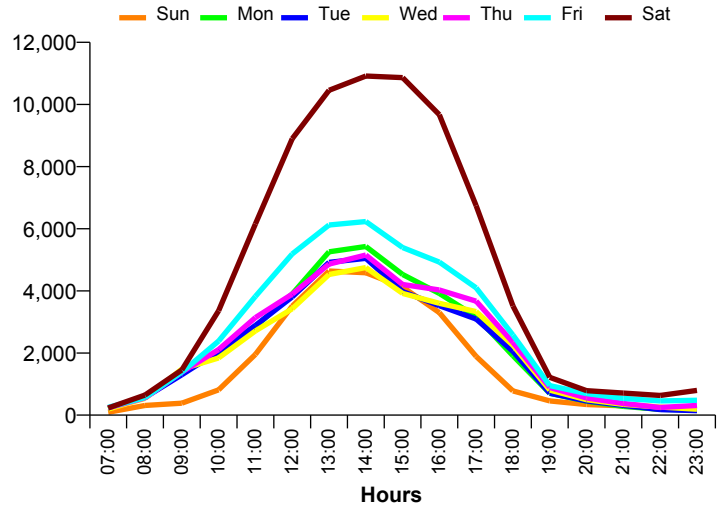

### Annual Performance

Monthly Visitors

### Average Daily Distribution

Average Visitors

This Month '16	30,181	37,560	35,838	35,026	38,632	47,191	79,455
This Month '15	30,601	38,348	40,114	43,172	40,237	49,549	80,755
Last Month '16	33,719	35,552	36,442	37,395	38,472	43,861	70,896
Y-O-Y % Change	-1.4%	-2.1%	-10.7%	-18.9%	-4.0%	-4.8%	-1.6%

### Average Hourly Distribution

Average Visitors