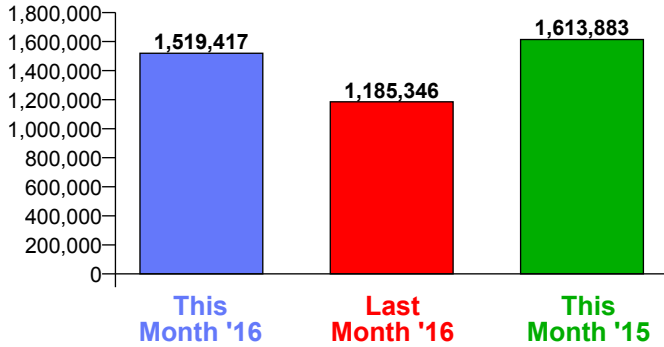

Month Commencing **28-Feb-2016**

No of Wks This Mth	5
No of Wks Last Mth	4

Month

**March 2016**

### Monthly Visitors

Monthly Visitors

National Benchmark		Monthly		Yearly	
M-O-M	Y-O-Y	Centre Change	Centre Change	Centre Change	Centre Change
26.7 %	↑ -3.9 %	↓ 28.2 %	↑	-5.9 %	↓

### Average Daily Distribution

Average Visitors

This Month '16	30,181	37,560	35,838	35,026	38,632	47,191	79,455
This Month '15	30,601	38,348	40,114	43,172	40,237	49,549	80,755
Last Month '16	33,719	35,552	36,442	37,395	38,472	43,861	70,896
Y-O-Y % Change	-1.4%	-2.1%	-10.7%	-18.9%	-4.0%	-4.8%	-1.6%