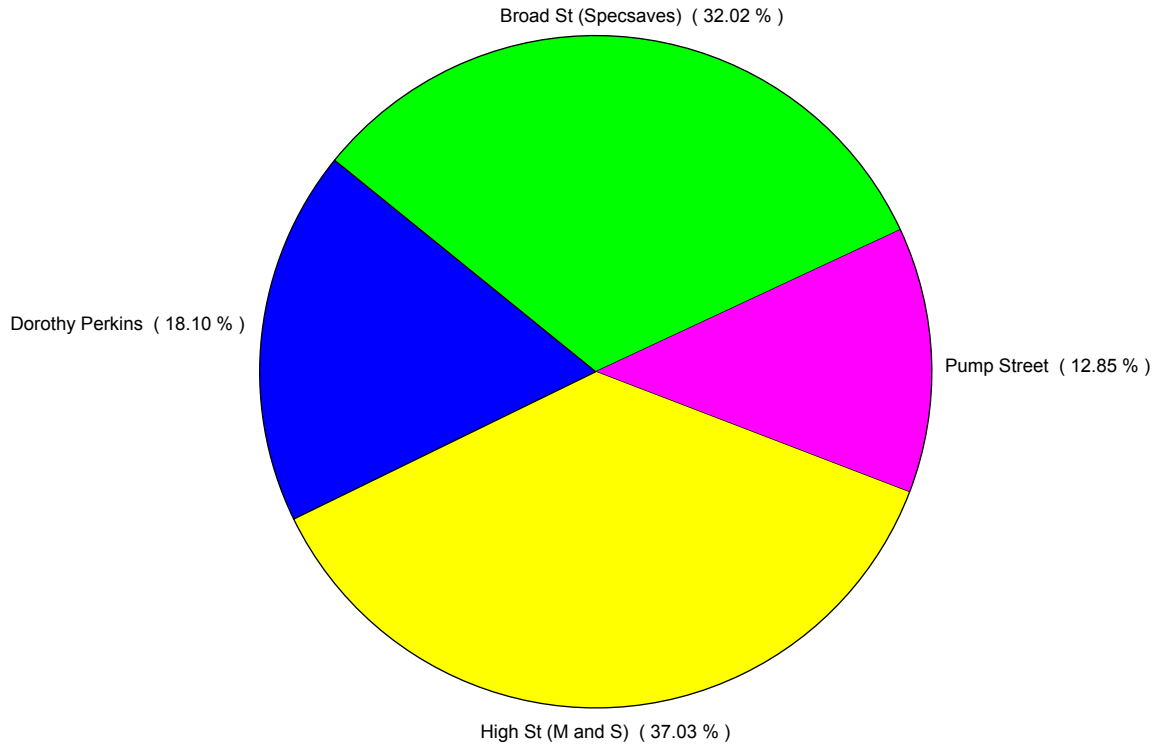

### Zone Comparison

No Zone Comparison Available

### Internal Flow Comparison

No Flow Comparison Available

Month Commencing	28-Feb-2016
------------------	-------------

No of Wks This Mth	5
No of Wks Last Mth	4

Month	March 2016
-------	------------

External Location Comparison

Monthly Visitors

FootFall by Entrance

Monthly Visitors

Month Commencing	28-Feb-2016	Month	March 2016
------------------	-------------	-------	------------

**Weather**

No weather information available

**Management Highlights**