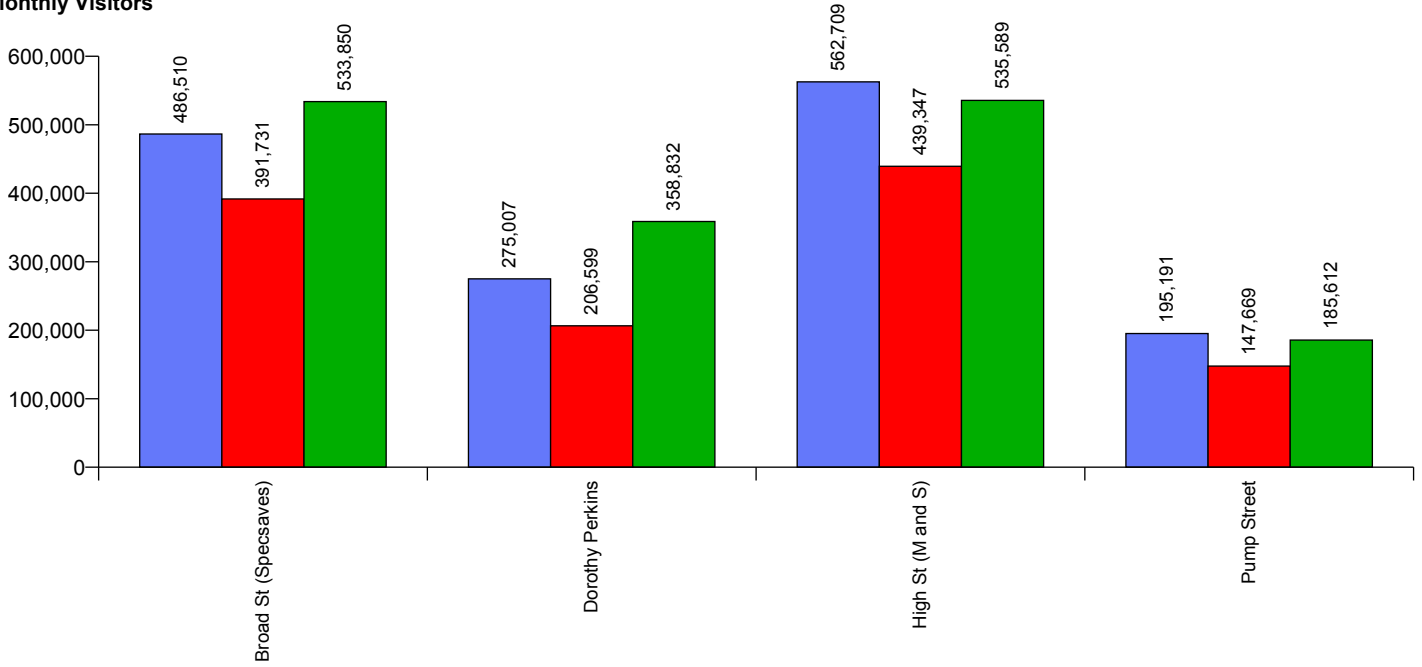

### Average Daily Distribution

Average Visitors

This Month '16	30,181	37,560	35,838	35,026	38,632	47,191	79,455
This Month '15	30,601	38,348	40,114	43,172	40,237	49,549	80,755
Last Month '16	33,719	35,552	36,442	37,395	38,472	43,861	70,896
Y-O-Y % Change	-1.4%	-2.1%	-10.7%	-18.9%	-4.0%	-4.8%	-1.6%

### Average Hourly Distribution

Average Visitors

### Internal Flow Comparison

No Flow Comparison Available

Month Commencing	28-Feb-2016
------------------	-------------

No of Wks This Mth	5
No of Wks Last Mth	4

Month	March 2016
-------	------------

External Location Comparison

Monthly Visitors

FootFall by Entrance

Monthly Visitors

Month Commencing	28-Feb-2016	Month	March 2016
------------------	-------------	-------	------------

**Weather**

No weather information available

**Management Highlights**