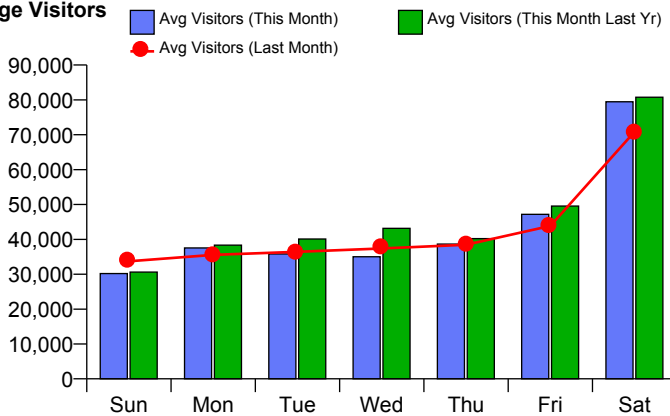

### Monthly Visitors

Monthly Visitors

National Benchmark		Monthly		Yearly	
M-O-M	Y-O-Y	Centre Change	Centre Change	Centre Change	Centre Change
26.7 %	↑ -3.9 %	↓ 28.2 %	↑	-5.9 %	↓

### Annual Performance

Monthly Visitors

### Average Daily Distribution

Average Visitors

This Month '16	30,181	37,560	35,838	35,026	38,632	47,191	79,455
This Month '15	30,601	38,348	40,114	43,172	40,237	49,549	80,755
Last Month '16	33,719	35,552	36,442	37,395	38,472	43,861	70,896
Y-O-Y % Change	-1.4%	-2.1%	-10.7%	-18.9%	-4.0%	-4.8%	-1.6%

### Average Hourly Distribution

Average Visitors