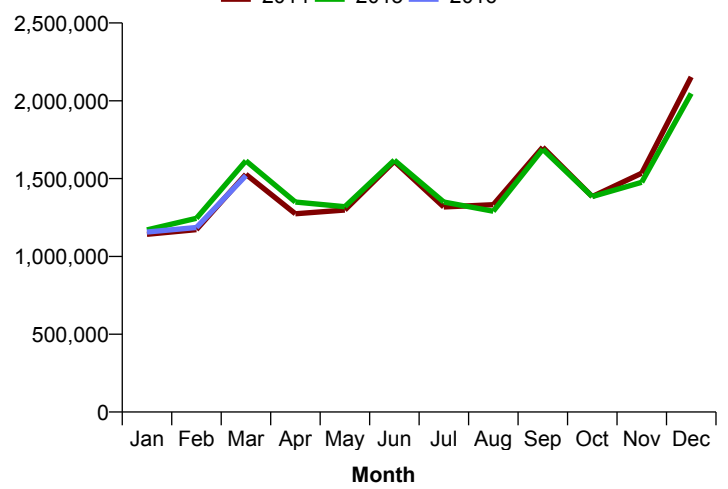

Month Commencing **28-Feb-2016**

No of Wks This Mth	5
No of Wks Last Mth	4

Month

**March 2016**

### Monthly Visitors

Monthly Visitors

National Benchmark		Monthly		Yearly	
M-O-M	Y-O-Y	Centre Change	Centre Change	Centre Change	Centre Change
26.7 %	↑ -3.9 %	↓ 28.2 %	↑	-5.9 %	↓

### Annual Performance

Monthly Visitors

### Average Daily Distribution

Average Visitors

This Month '16	30,181	37,560	35,838	35,026	38,632	47,191	79,455
This Month '15	30,601	38,348	40,114	43,172	40,237	49,549	80,755
Last Month '16	33,719	35,552	36,442	37,395	38,472	43,861	70,896
Y-O-Y % Change	-1.4%	-2.1%	-10.7%	-18.9%	-4.0%	-4.8%	-1.6%