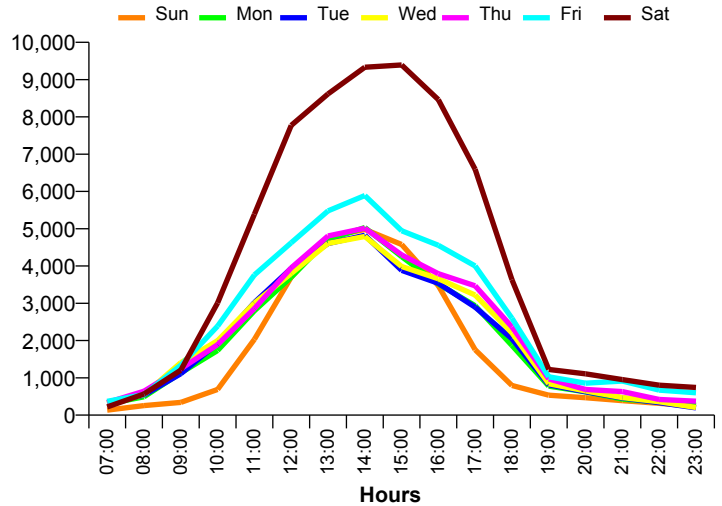

National Benchmark		Monthly Centre Change		Yearly Centre Change	
M-O-M	Y-O-Y				
25.3 %	↑	-2.1 %	↓	16.8 %	↑
				-8.6 %	↓

Average Daily Distribution

Average Visitors

	Sun	Mon	Tue	Wed	Thu	Fri	Sat
This Month '16	31,853	35,744	35,773	36,544	38,526	45,848	71,485
This Month '15	37,610	39,576	40,614	40,116	42,194	50,130	73,530
Last Month '16	34,767	40,585	37,062	37,680	38,555	48,747	79,182
Y-O-Y % Change	-15.3%	-9.7%	-11.9%	-8.9%	-8.7%	-8.5%	-2.8%

Average Hourly Distribution

Average Visitors

Zone Comparison

No Zone Comparison Available

Internal Flow Comparison

No Flow Comparison Available

Month Commencing	29-May-2016
------------------	-------------

No of Wks This Mth	5
No of Wks Last Mth	4