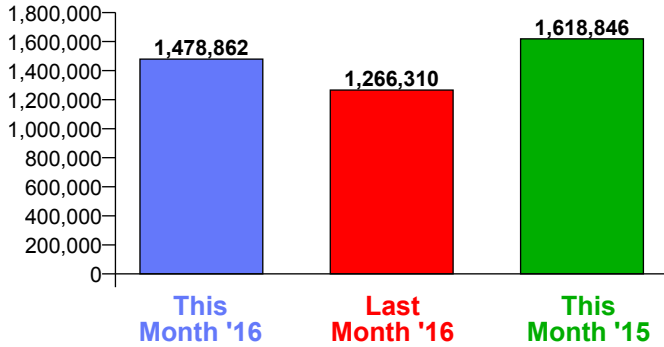

Month Commencing **29-May-2016**

No of Wks This Mth	5
No of Wks Last Mth	4

Month

June 2016

Monthly Visitors

Monthly Visitors

Annual Performance

Monthly Visitors

National Benchmark		Monthly Centre Change		Yearly Centre Change	
M-O-M	Y-O-Y				
25.3 %	↑	-2.1 %	↓	16.8 %	↑
				-8.6 %	↓

Average Daily Distribution

Average Visitors

	Sun	Mon	Tue	Wed	Thu	Fri	Sat
This Month '16	31,853	35,744	35,773	36,544	38,526	45,848	71,485
This Month '15	37,610	39,576	40,614	40,116	42,194	50,130	73,530
Last Month '16	34,767	40,585	37,062	37,680	38,555	48,747	79,182
Y-O-Y % Change	-15.3%	-9.7%	-11.9%	-8.9%	-8.7%	-8.5%	-2.8%