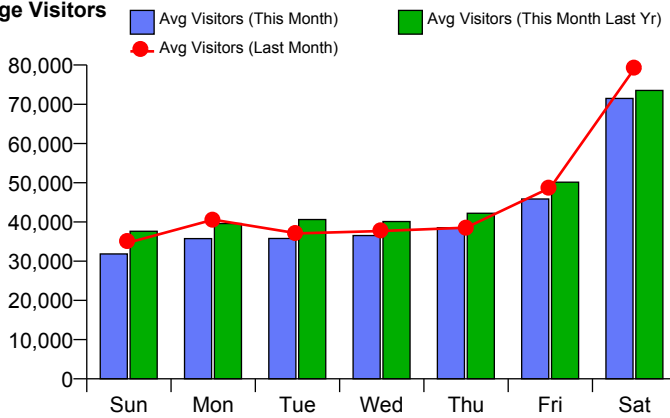

Month Commencing **29-May-2016**

No of Wks This Mth	5
No of Wks Last Mth	4

Month

June 2016

Monthly Visitors

Monthly Visitors

Annual Performance

Monthly Visitors

National Benchmark		Monthly Centre Change		Yearly Centre Change	
M-O-M	Y-O-Y				
25.3 %	↑	-2.1 %	↓	16.8 %	↑
				-8.6 %	↓

Average Daily Distribution

Average Visitors

	Sun	Mon	Tue	Wed	Thu	Fri	Sat
This Month '16	31,853	35,744	35,773	36,544	38,526	45,848	71,485
This Month '15	37,610	39,576	40,614	40,116	42,194	50,130	73,530
Last Month '16	34,767	40,585	37,062	37,680	38,555	48,747	79,182
Y-O-Y % Change	-15.3%	-9.7%	-11.9%	-8.9%	-8.7%	-8.5%	-2.8%

Average Hourly Distribution

Average Visitors

Zone Comparison

No Zone Comparison Available

Internal Flow Comparison

No Flow Comparison Available

Month Commencing	29-May-2016
------------------	-------------

No of Wks This Mth	5
No of Wks Last Mth	4