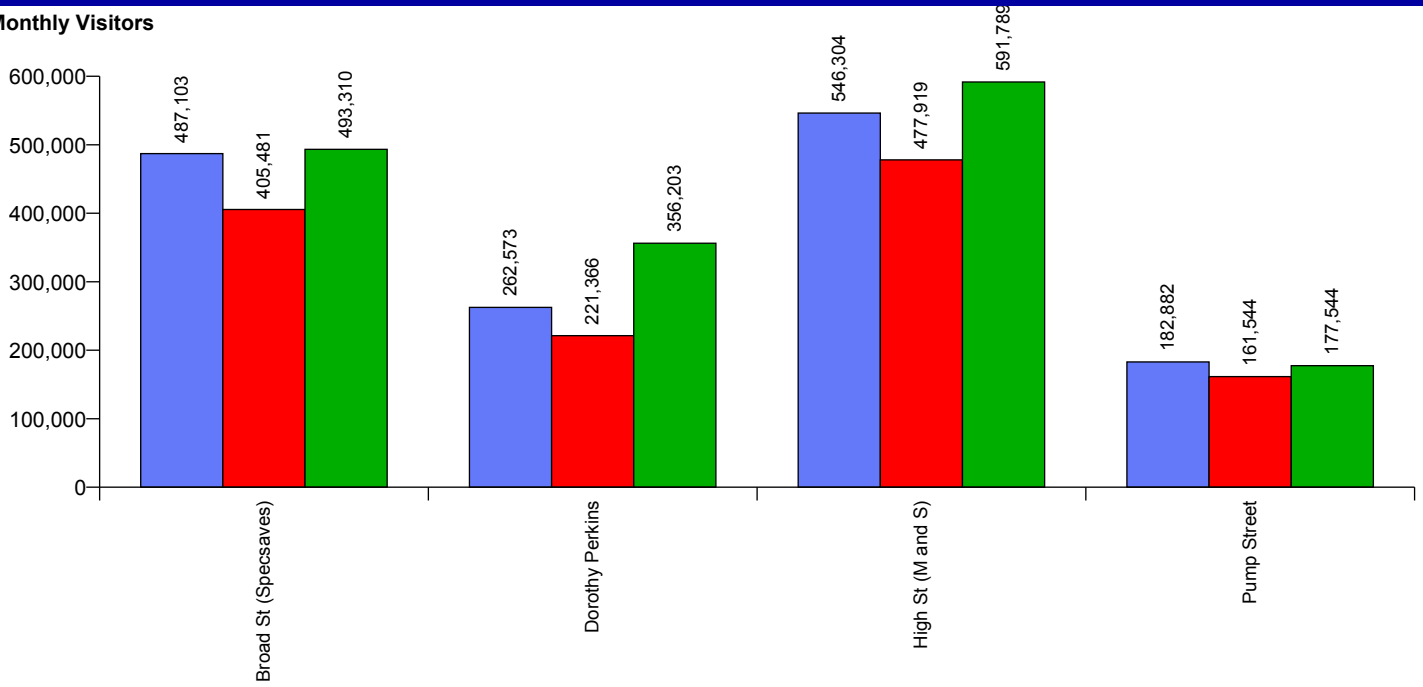

National Benchmark		Monthly Centre Change		Yearly Centre Change	
M-O-M	Y-O-Y				
25.3 %	↑	-2.1 %	↓	16.8 %	↑
				-8.6 %	↓

Average Daily Distribution

Average Visitors

	Sun	Mon	Tue	Wed	Thu	Fri	Sat
This Month '16	31,853	35,744	35,773	36,544	38,526	45,848	71,485
This Month '15	37,610	39,576	40,614	40,116	42,194	50,130	73,530
Last Month '16	34,767	40,585	37,062	37,680	38,555	48,747	79,182
Y-O-Y % Change	-15.3%	-9.7%	-11.9%	-8.9%	-8.7%	-8.5%	-2.8%

Average Hourly Distribution

Average Visitors

Zone Comparison

No Zone Comparison Available

Internal Flow Comparison

No Flow Comparison Available

Month Commencing	29-May-2016
------------------	-------------

No of Wks This Mth	5
No of Wks Last Mth	4

Month	June 2016
-------	-----------

External Location Comparison

Monthly Visitors

FootFall by Entrance

Monthly Visitors

Month Commencing 29-May-2016

Month

June 2016