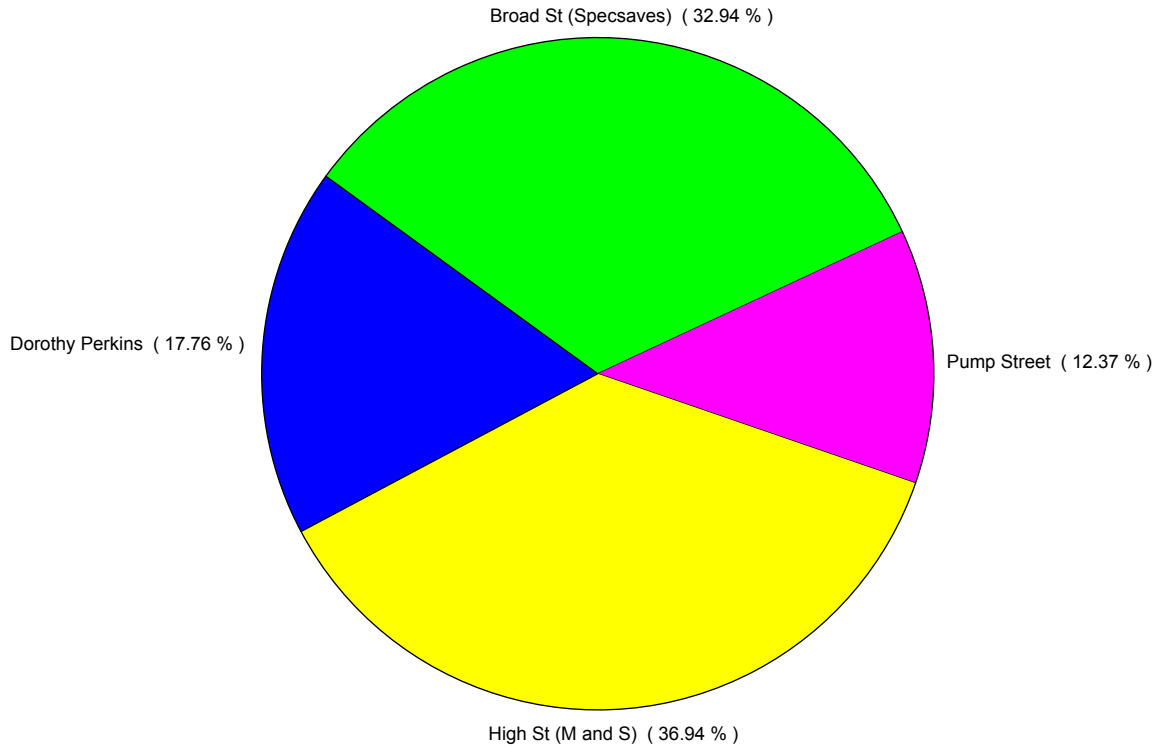

Month	June 2016
-------	-----------

External Location Comparison

Monthly Visitors

FootFall by Entrance

Monthly Visitors

Month Commencing 29-May-2016

Month

June 2016