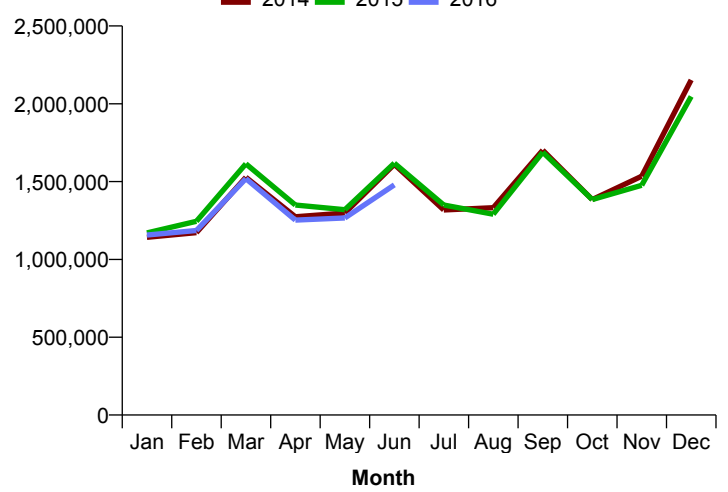

Month Commencing **29-May-2016**

No of Wks This Mth	5
No of Wks Last Mth	4

Month

June 2016

Monthly Visitors

Monthly Visitors

Annual Performance

Monthly Visitors

National Benchmark		Monthly Centre Change		Yearly Centre Change	
M-O-M	Y-O-Y				
25.3 %	↑	-2.1 %	↓	16.8 %	↑
				-8.6 %	↓

Average Daily Distribution

Average Visitors

	Sun	Mon	Tue	Wed	Thu	Fri	Sat
This Month '16	31,853	35,744	35,773	36,544	38,526	45,848	71,485
This Month '15	37,610	39,576	40,614	40,116	42,194	50,130	73,530
Last Month '16	34,767	40,585	37,062	37,680	38,555	48,747	79,182
Y-O-Y % Change	-15.3%	-9.7%	-11.9%	-8.9%	-8.7%	-8.5%	-2.8%