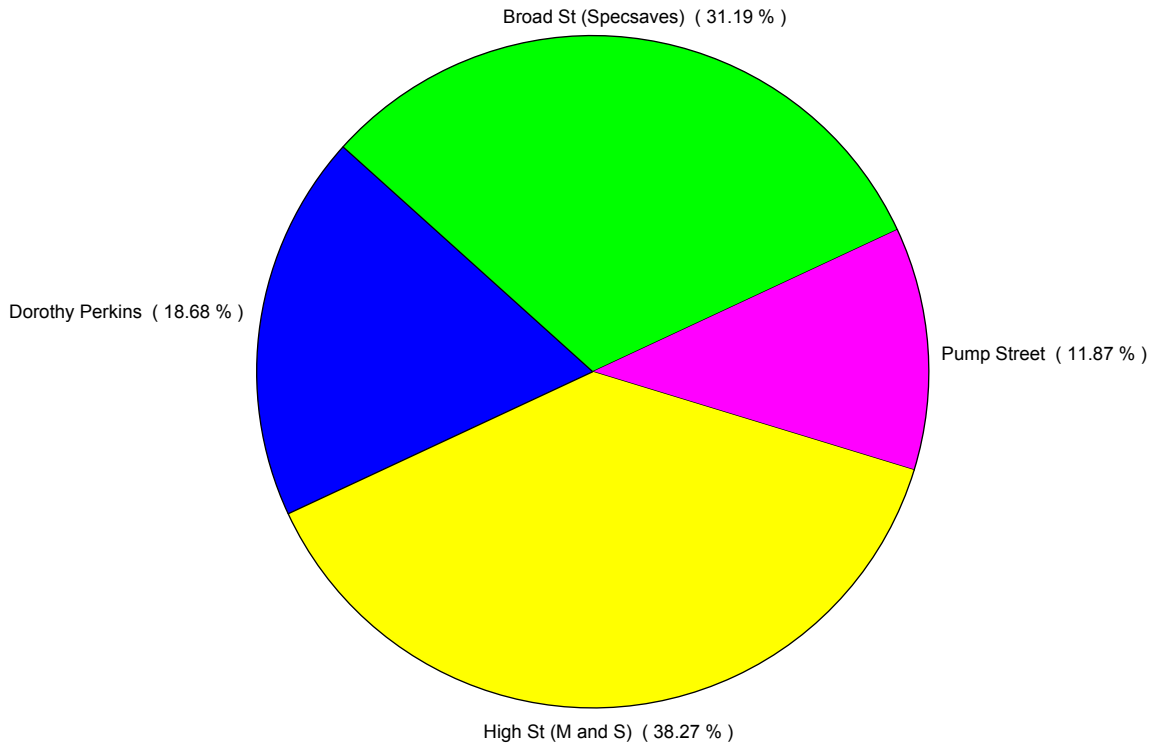

FootFall by Entrance

Monthly Visitors