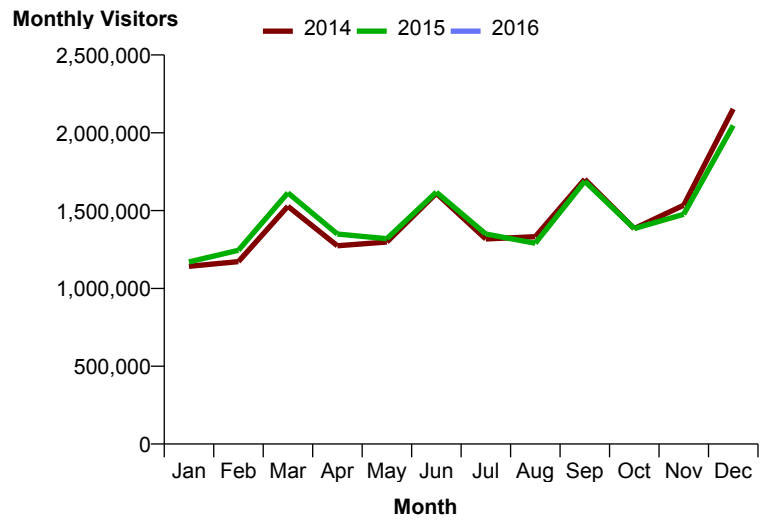

Annual Performance