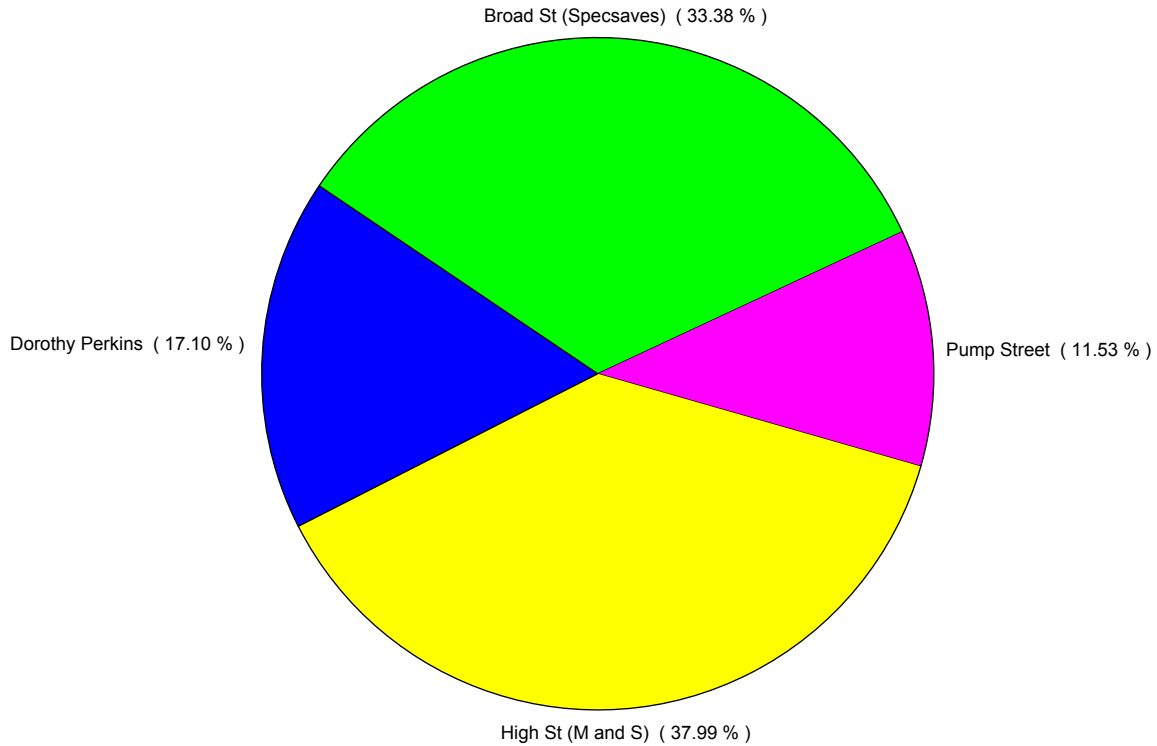

### Zone Comparison

No Zone Comparison Available

### Internal Flow Comparison

No Flow Comparison Available

Month Commencing	03-Jan-2016
------------------	-------------

No of Wks This Mth	4
No of Wks Last Mth	5

Month	January 2016
-------	--------------

External Location Comparison

Monthly Visitors

FootFall by Entrance

Monthly Visitors

<b>Month Commencing</b>	<b>03-Jan-2016</b>	<b>Month</b>	<b>January 2016</b>
-------------------------	--------------------	--------------	---------------------