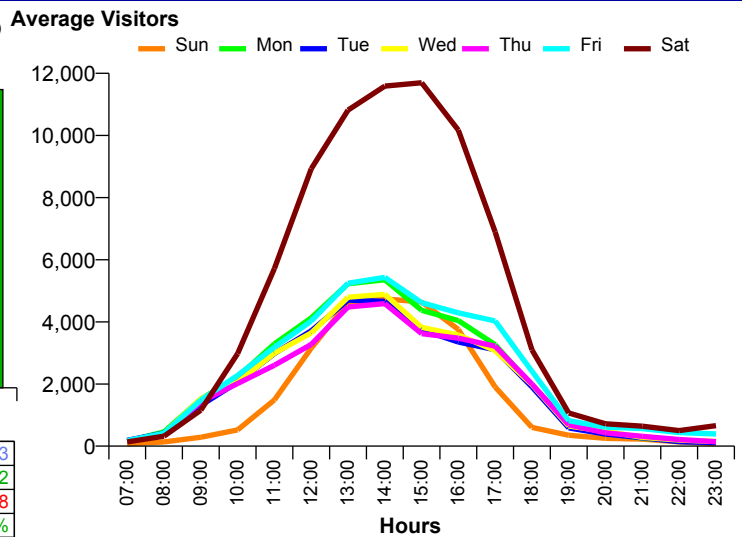

Average Hourly Distribution

Zone Comparison

No Zone Comparison Available

Internal Flow Comparison

No Flow Comparison Available