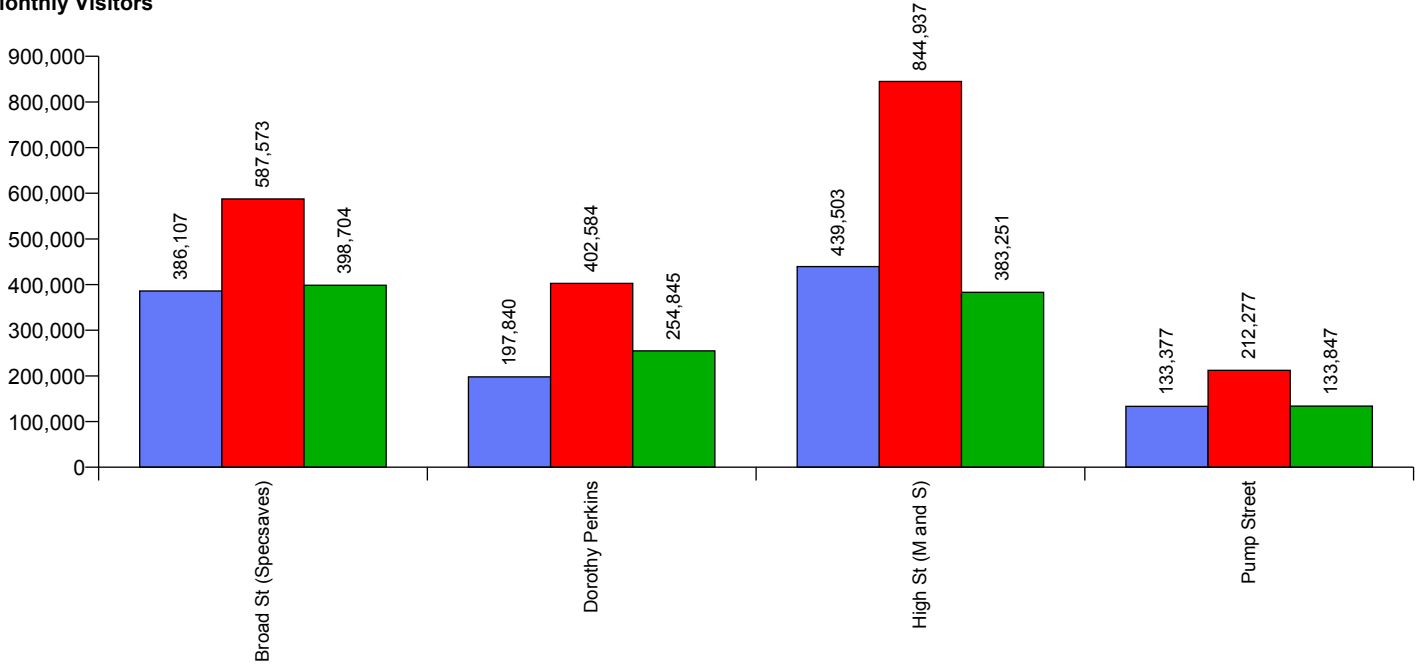

### Internal Flow Comparison

No Flow Comparison Available

Month Commencing	03-Jan-2016
------------------	-------------

No of Wks This Mth	4
No of Wks Last Mth	5

Month	January 2016
-------	--------------

External Location Comparison

Monthly Visitors

FootFall by Entrance

Monthly Visitors

<b>Month Commencing</b>	<b>03-Jan-2016</b>	<b>Month</b>	<b>January 2016</b>
-------------------------	--------------------	--------------	---------------------