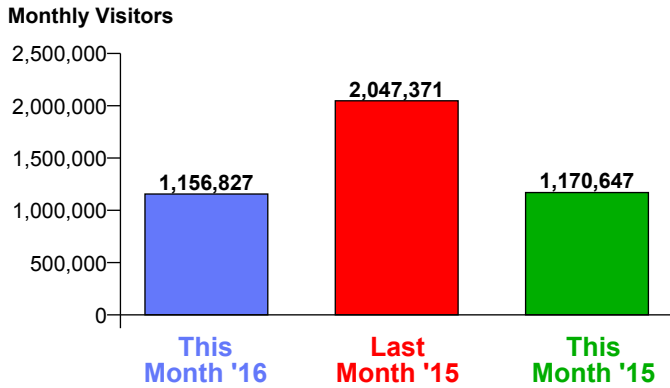

**Month Commencing** 03-Jan-2016

No of Wks This Mth	4
No of Wks Last Mth	5

**Month** January 2016

### Monthly Visitors

National Benchmark		Monthly	Yearly
M-O-M	Y-O-Y	Centre Change	Centre Change
-50.4 %	-5.8 % ↓	-43.5 % ↓	-1.2 % ↓