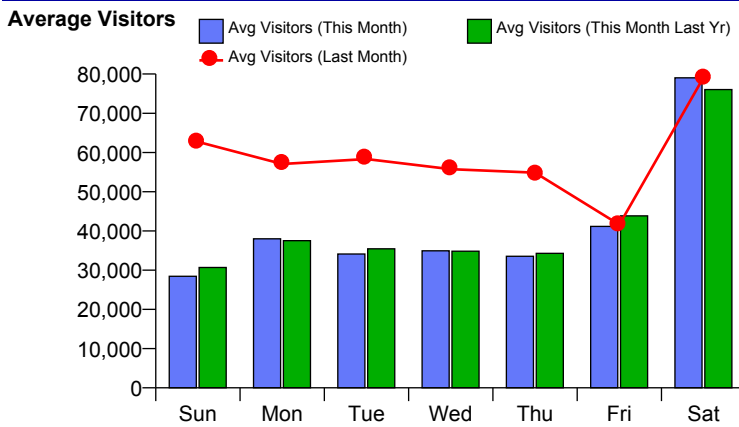

Average Daily Distribution

	Sun	Mon	Tue	Wed	Thu	Fri	Sat
This Month '16	28,441	37,982	34,120	34,929	33,529	41,163	79,043
This Month '15	30,688	37,502	35,451	34,827	34,289	43,853	76,052
Last Month '15	62,714	57,065	58,313	55,751	54,863	41,610	79,158
Y-O-Y % Change	-7.3%	1.3%	-3.8%	0.3%	-2.2%	-6.1%	3.9%