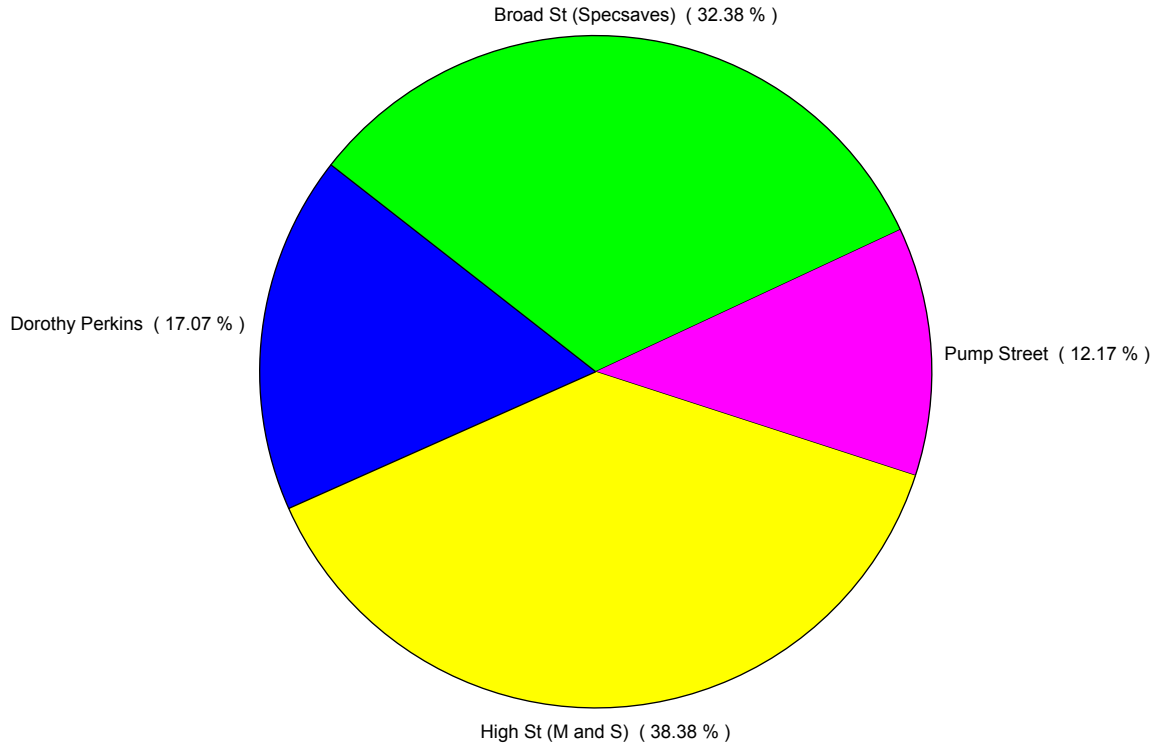

### Zone Comparison

No Zone Comparison Available

### Internal Flow Comparison

No Flow Comparison Available

Month Commencing	31-Jul-2016
------------------	-------------

No of Wks This Mth	4
No of Wks Last Mth	4

Month	August 2016
-------	-------------

External Location Comparison

Monthly Visitors

FootFall by Entrance

Monthly Visitors

Month Commencing 31-Jul-2016

Month

August 2016

Weather

No weather information available