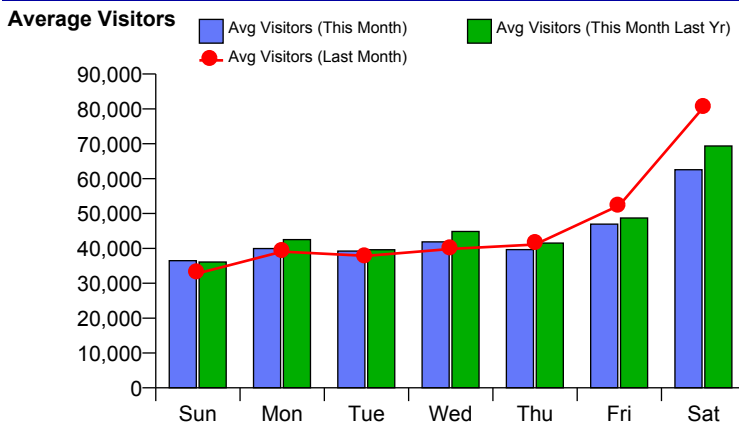

Average Daily Distribution

This Month '16	36,475	39,946	39,210	41,863	39,661	46,968	62,562
This Month '15	36,099	42,531	39,589	44,848	41,501	48,693	69,379
Last Month '16	32,838	39,063	37,830	39,832	41,085	52,329	80,497
Y-O-Y % Change	1.0%	-6.1%	-1.0%	-6.7%	-4.4%	-3.5%	-9.8%