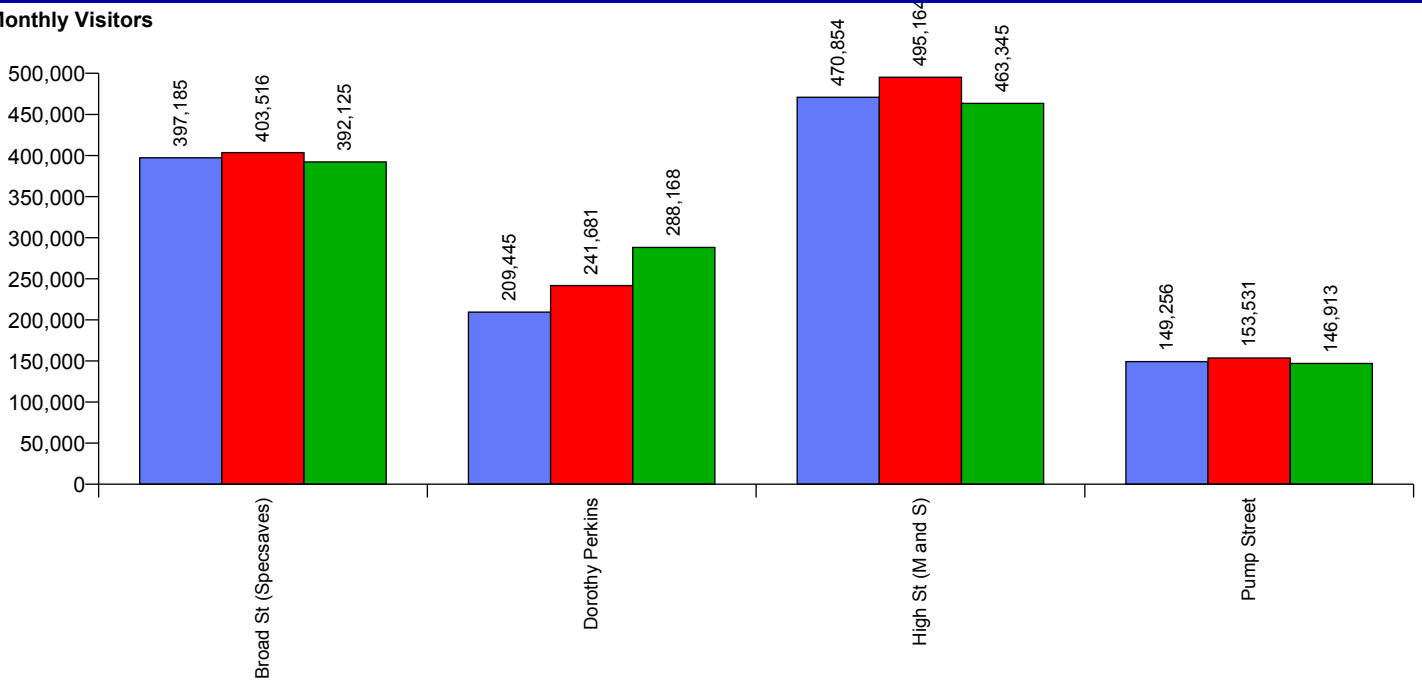

### Internal Flow Comparison

No Flow Comparison Available

Month Commencing	31-Jul-2016
------------------	-------------

No of Wks This Mth	4
No of Wks Last Mth	4

Month	August 2016
-------	-------------

External Location Comparison

Monthly Visitors

FootFall by Entrance

Monthly Visitors

Month Commencing 31-Jul-2016

Month

August 2016

Weather

No weather information available