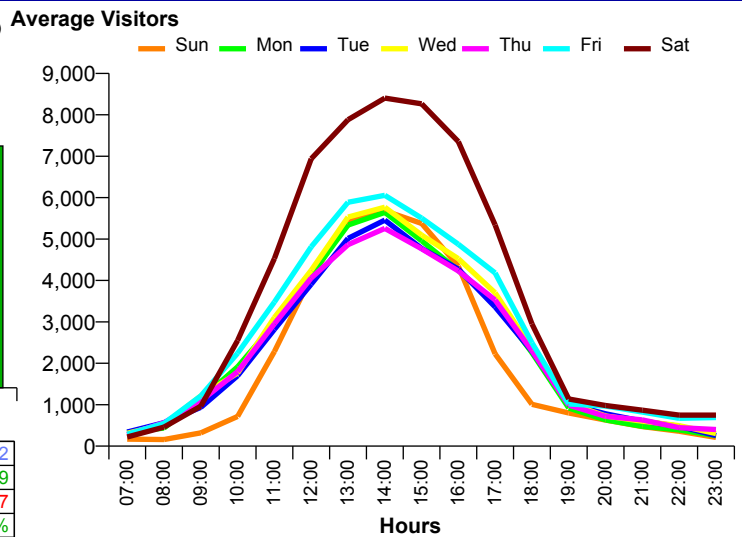

Average Hourly Distribution

Zone Comparison

No Zone Comparison Available

Internal Flow Comparison

No Flow Comparison Available