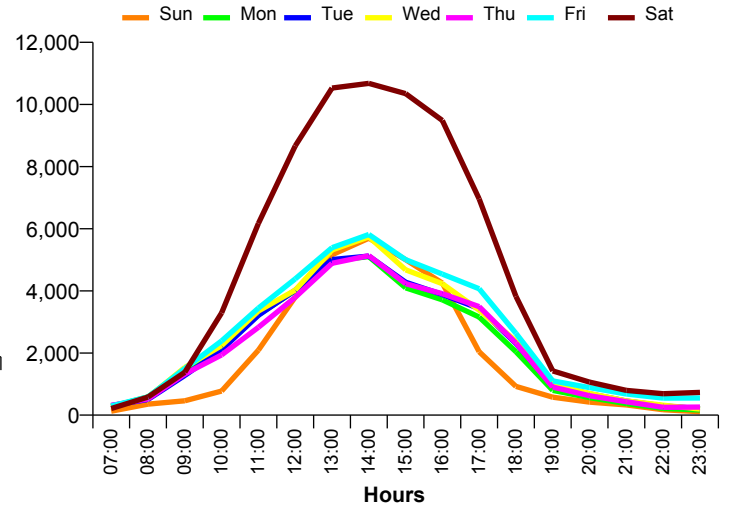

Month Commencing **03-Apr-2016**

No of Wks This Mth	4
No of Wks Last Mth	5

Month

April 2016

Monthly Visitors

Monthly Visitors

National Benchmark		Monthly Centre Change		Yearly Centre Change
M-O-M	Y-O-Y			
-22.7 %	↓	-17.6 %	↓	-7.2 %
				↓

Annual Performance

Monthly Visitors

Average Daily Distribution

Average Visitors

This Month '16	34,649	37,327	38,627	40,746	37,701	44,810	79,312
This Month '15	32,849	42,270	44,189	44,749	43,487	51,588	78,315
Last Month '16	30,181	37,560	35,838	35,026	38,632	47,191	79,455
Y-O-Y % Change	5.5%	-11.7%	-12.6%	-8.9%	-13.3%	-13.1%	1.3%

Average Hourly Distribution

Average Visitors

Zone Comparison

No Zone Comparison Available

Internal Flow Comparison

No Flow Comparison Available

Month Commencing	03-Apr-2016
------------------	-------------

No of Wks This Mth	4
No of Wks Last Mth	5