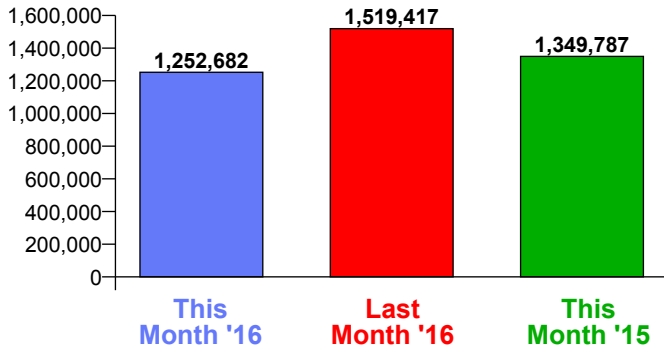

Month Commencing **03-Apr-2016**

No of Wks This Mth	4
No of Wks Last Mth	5

Month

April 2016

Monthly Visitors

Monthly Visitors

National Benchmark		Monthly Centre Change		Yearly Centre Change
M-O-M	Y-O-Y			
-22.7 %	↓	-17.6 %	↓	-7.2 %
				↓

Annual Performance

Monthly Visitors

Average Daily Distribution

Average Visitors

This Month '16	34,649	37,327	38,627	40,746	37,701	44,810	79,312
This Month '15	32,849	42,270	44,189	44,749	43,487	51,588	78,315
Last Month '16	30,181	37,560	35,838	35,026	38,632	47,191	79,455
Y-O-Y % Change	5.5%	-11.7%	-12.6%	-8.9%	-13.3%	-13.1%	1.3%