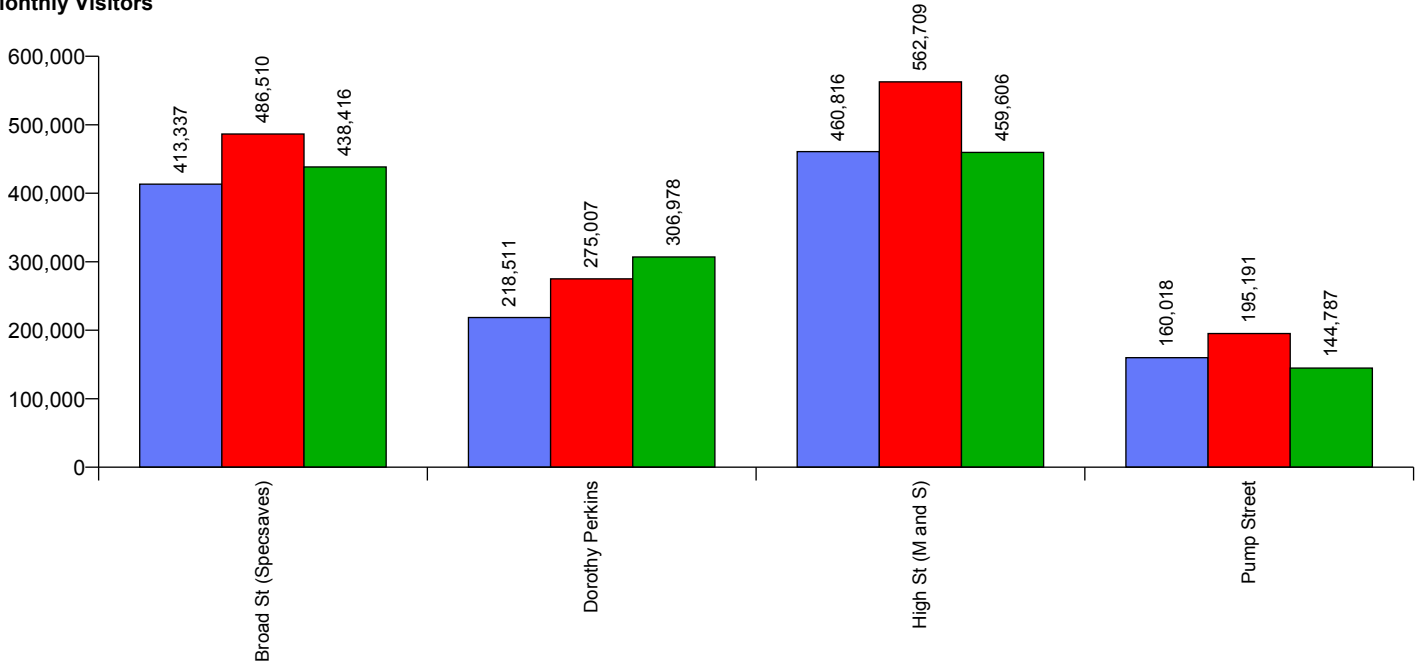

Annual Performance

Monthly Visitors

Average Daily Distribution

Average Visitors

This Month '16	34,649	37,327	38,627	40,746	37,701	44,810	79,312
This Month '15	32,849	42,270	44,189	44,749	43,487	51,588	78,315
Last Month '16	30,181	37,560	35,838	35,026	38,632	47,191	79,455
Y-O-Y % Change	5.5%	-11.7%	-12.6%	-8.9%	-13.3%	-13.1%	1.3%

Average Hourly Distribution

Average Visitors

Zone Comparison

No Zone Comparison Available

Internal Flow Comparison

No Flow Comparison Available

Month Commencing	03-Apr-2016
------------------	-------------

No of Wks This Mth	4
No of Wks Last Mth	5

Month	April 2016
-------	------------

External Location Comparison

Monthly Visitors

FootFall by Entrance

Monthly Visitors

Month Commencing 03-Apr-2016

Month

April 2016