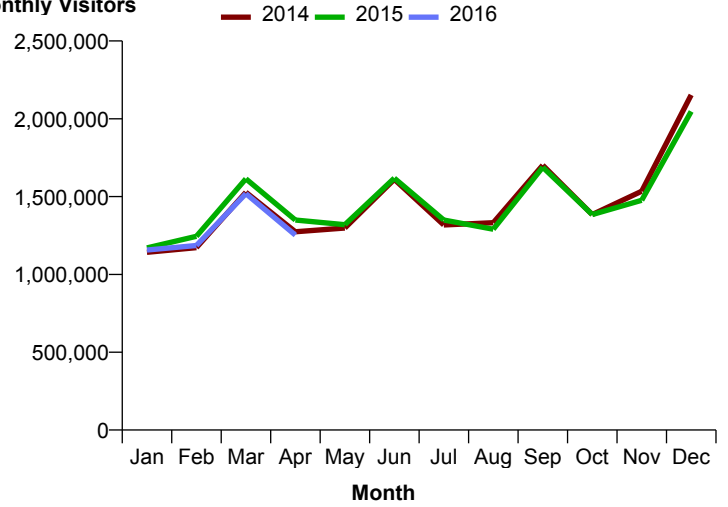

Month Commencing **03-Apr-2016**

No of Wks This Mth	4
No of Wks Last Mth	5

Month

April 2016

Monthly Visitors

Monthly Visitors

National Benchmark		Monthly Centre Change		Yearly Centre Change
M-O-M	Y-O-Y			
-22.7 %	↓	-17.6 %	↓	-7.2 %
				↓

Annual Performance

Monthly Visitors

Average Daily Distribution

Average Visitors

This Month '16	34,649	37,327	38,627	40,746	37,701	44,810	79,312
This Month '15	32,849	42,270	44,189	44,749	43,487	51,588	78,315
Last Month '16	30,181	37,560	35,838	35,026	38,632	47,191	79,455
Y-O-Y % Change	5.5%	-11.7%	-12.6%	-8.9%	-13.3%	-13.1%	1.3%