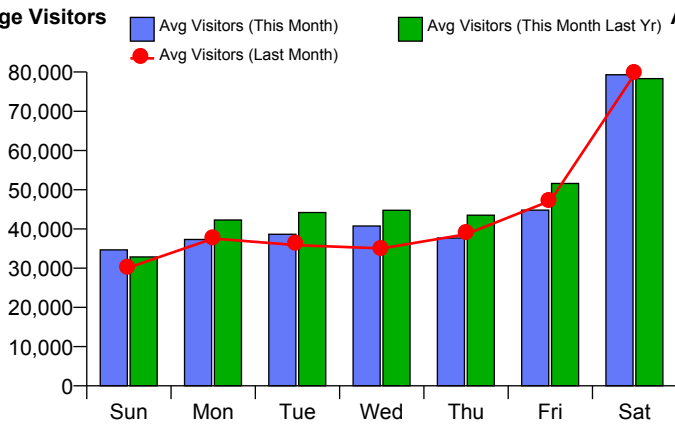

Month Commencing **03-Apr-2016**

No of Wks This Mth	4
No of Wks Last Mth	5

Month

April 2016

Monthly Visitors

Monthly Visitors

National Benchmark		Monthly Centre Change		Yearly Centre Change
M-O-M	Y-O-Y			
-22.7 %	↓	-17.6 %	↓	-7.2 %
				↓

Annual Performance

Monthly Visitors

Average Daily Distribution

Average Visitors

This Month '16	34,649	37,327	38,627	40,746	37,701	44,810	79,312
This Month '15	32,849	42,270	44,189	44,749	43,487	51,588	78,315
Last Month '16	30,181	37,560	35,838	35,026	38,632	47,191	79,455
Y-O-Y % Change	5.5%	-11.7%	-12.6%	-8.9%	-13.3%	-13.1%	1.3%

Average Hourly Distribution

Average Visitors

Zone Comparison

No Zone Comparison Available

Internal Flow Comparison

No Flow Comparison Available

Month Commencing	03-Apr-2016
------------------	-------------

No of Wks This Mth	4
No of Wks Last Mth	5